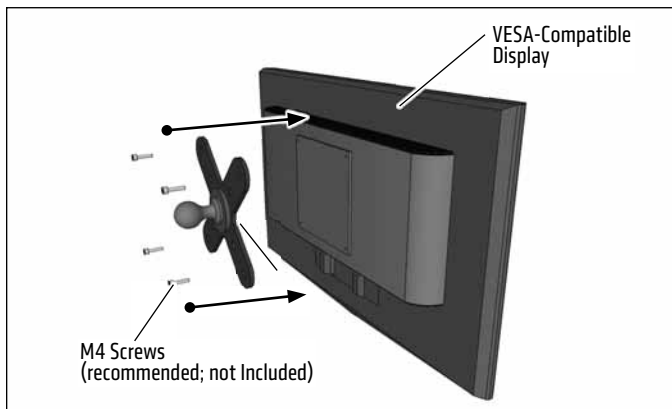

AP20MMVESA

Package Contents:

AP20MMVESA – VESA 75 / VESA 100 to 20mm Ball Mount Bracket Adapter

AP20MMVESA includes both VESA 75 (75mm x 75mm) and VESA 100 (100mm x 100mm) patterns. Recommended for use with small televisions and desktop computer monitors weighing under 30 pounds (14 kg).

- 1 Attach adapter to VESA-compatible television, monitor, or other display with M4 screws (recommended; not included).

- 2 Attach the 20mm ball end to an Arkon Heavy Duty or other third-party 20mm compatible shaft or pedestal.