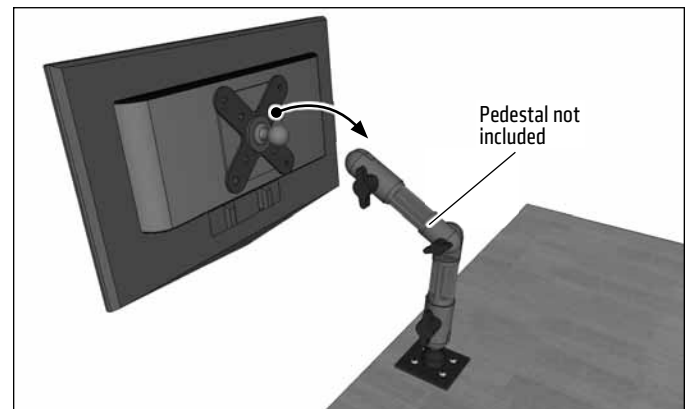

AP20MMVESA

Package Contents:

AP20MMVESA – VESA 75 / VESA 100 to 20mm Ball Mount Bracket Adapter

AP20MMVESA includes both VESA 75 (75mm x 75mm) and VESA 100 (100mm x 100mm) patterns. Recommended for use with small televisions and desktop computer monitors weighing under 30 pounds (14 kg).

- 1 Attach adapter to VESA-compatible television, monitor, or other display with M4 screws (recommended; not included).

- 2 Attach the 20mm ball end to an Arkon Heavy Duty or other third-party 20mm compatible shaft or pedestal.