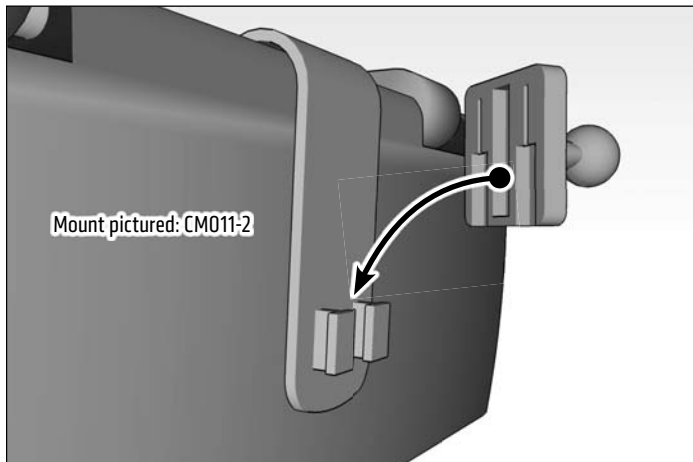

Package Contents:
AP2T17MM – Dual-T to 17mm Ball Adapter

1 Firmly slide the adapter onto the Dual T-Tabs of an Arkon or other third party pedestal mount (sold separately, not included).

2 Insert the adapter ball into a Garmin nüvi compatible GPS or other 17mm socket bracket / holder (sold separately, not included).