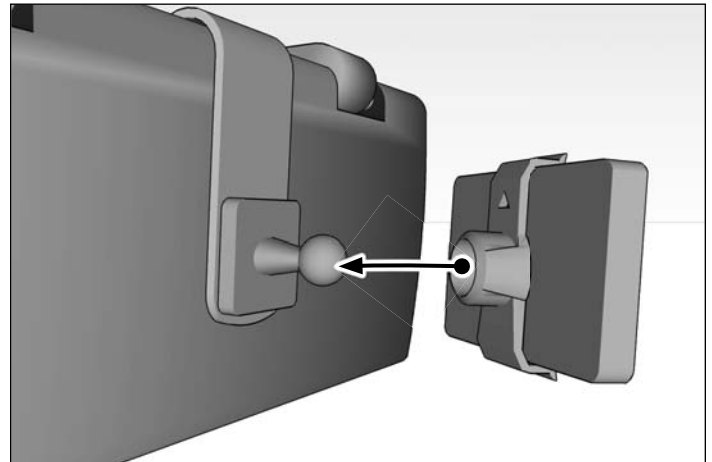

Package Contents:
AP2T17MM – Dual-T to 17mm Ball Adapter

1 Firmly slide the adapter onto the Dual T-Tabs of an Arkon or other third party pedestal mount (sold separately, not included).

2 Insert the adapter ball into a Garmin nüvi compatible GPS or other 17mm socket bracket / holder (sold separately, not included).