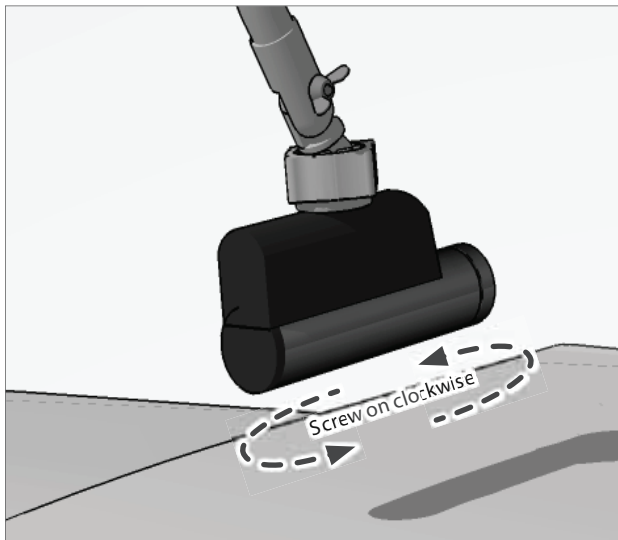

Package Contents:

- 1 – Windshield Suction Car Mount with Gooseneck for Garmin (GN042)
- 1 – 17mm Swivel Tightening Ring (SP-SB-RING)
- 1 – 17mm Ball to 1/4"-20 Camera Bolt Pattern Adapter (SP-1420CAM)
- 1 – 80mm Adhesive Dash Mounting Disk for 70mm Suction Mounts (AP013)

- 1 Attach Camera or other device with 1/4" 20 mounting pattern to mounting screw on the mount
- 2 Attach the mount to windshield and engage Suction Lock Lever; adjust the Tightening Ring and Head Wingnut as necessary