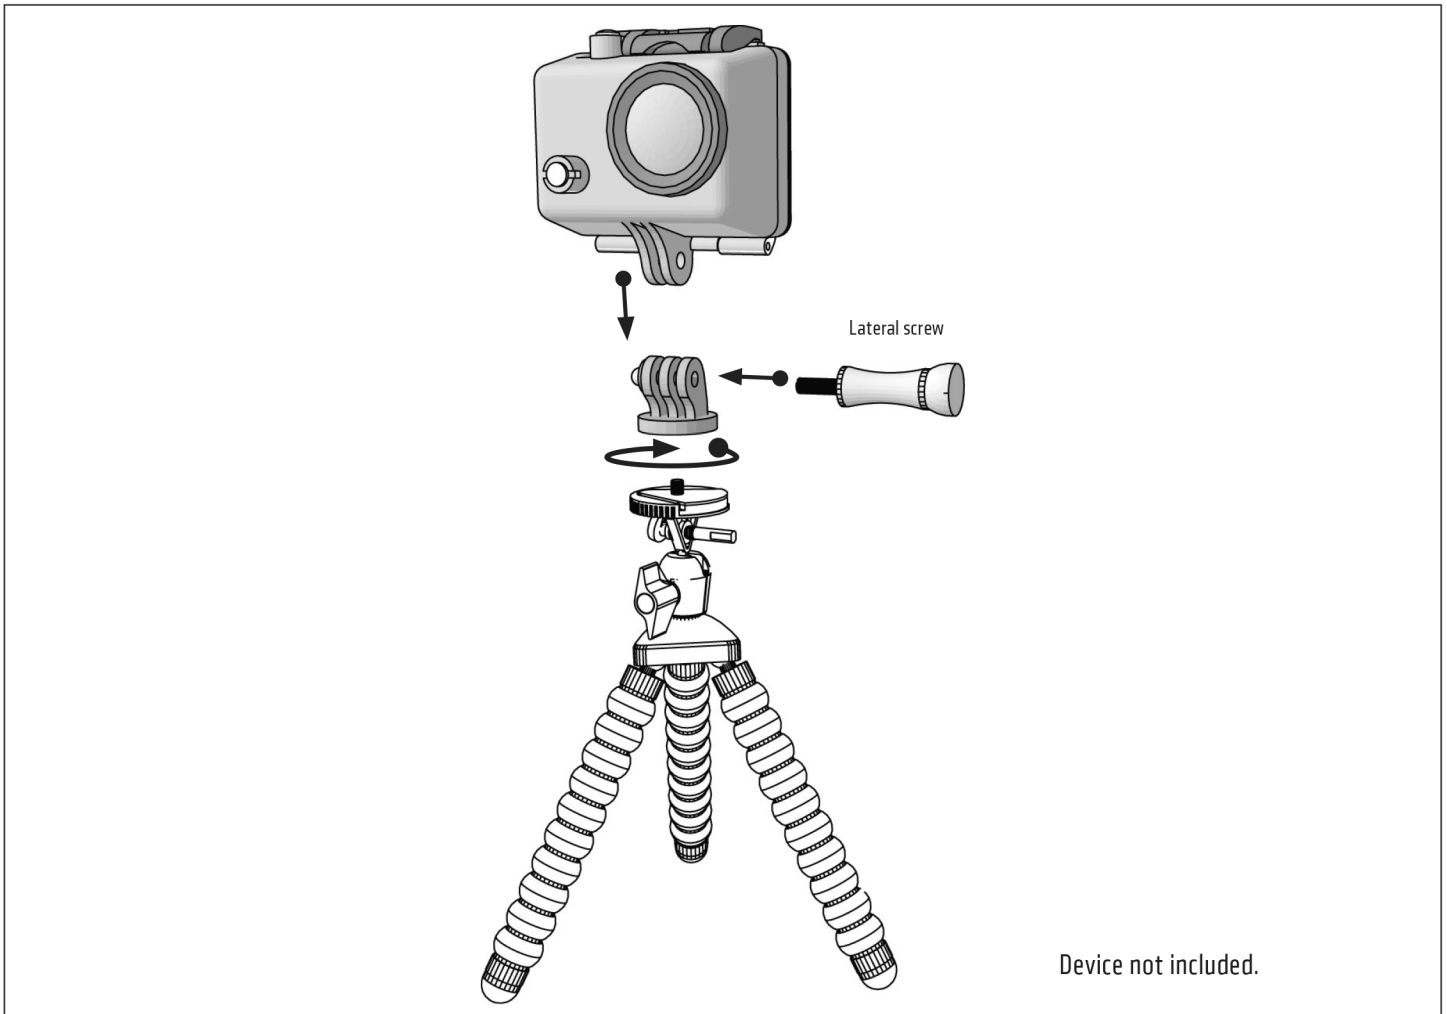

SP-1420-SCREW

Package Contents:

- (1) CMPTRI - Flexible Mini Tripod
- (1) SP-1420-SCREW – 1/4"-20 to GoPro® HERO® Mount Connection Adapter
- (1) CAM-POUCH - Carrying Pouch

GoPro® and HERO® are trademarks or registered trademarks of Woodman Labs, Inc. in the United States and other countries. Arkon Resources, Inc. is not affiliated with Woodman Labs.

- 1 Screw 1/4"-20 to GoPro adapter onto mini tripod's quick-release plate.
- 2 Unscrew lateral screw and insert GoPro® HERO® (sold separately) to the adapter. Re-insert lateral screw.

ARKON
RESOURCES INC.