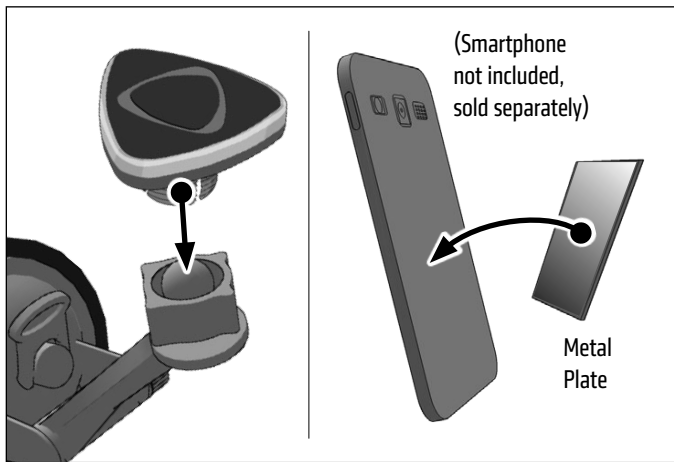

Package Contents:

- (1) GN079 - Sticky Suction Windshield or Dash Mounting Pedestal
- (1) AP013 - Optional Adhesive Dash Mounting Disk
- (1) SPIBMAG - Magnet Head with Adjustment Ring and Adhesive Metal Plates

DASHBOARD MOUNTING WARNING: THE STICKY SUCTION PEDESTAL SHOULD NOT BE USED ON SOME TYPES OF DASHBOARDS. IT MAY LEAVE A PERMANENT INDENTATION ON DASHBOARD SURFACES MADE OF SOFT VINYL, LEATHER, OR SIMILAR MATERIALS. TO PREVENT PERMANENT INDENTATION MARKS, USE THE INCLUDED ADHESIVE MOUNTING DISK WHEN MOUNTING ON SOFT DASHBOARD SURFACES. WITH CERTAIN DASHBOARD SURFACES YOU MAY NEED TO PUSH DOWN FIRMLY ON THE SUCTION BASE WHILE ENGAGING THE SUCTION LOCK LEVER TO CREATE ENOUGH SUCTION TO HOLD THE MOUNT.

*If the sticky suction base becomes dirty or loses stickiness, rinse under warm water with mild liquid soap and let air dry.

- 1** To attach magnet head to the mount, slide ring over 17mm ball. Adjust angle and tighten adjustment ring to secure. Remove paper backing of adhesive metal plate. Firmly press the adhesive side to clean, back surface of your smartphone or case.

- 2** Attach pedestal to windshield or dashboard and engage suction lock lever.

- 3** Place metal plate on the smartphone in contact with the magnet head on the pedestal to attach. Rotate or adjust angle as needed.