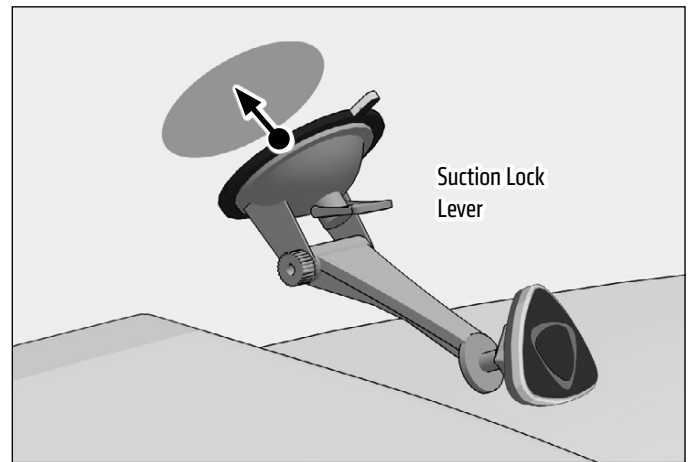

Package Contents:

- (1) GN079 - Sticky Suction Windshield or Dash Mounting Pedestal
- (1) AP013 - Optional Adhesive Dash Mounting Disk
- (1) SPIBMAG - Magnet Head with Adjustment Ring and Adhesive Metal Plates

DASHBOARD MOUNTING WARNING: THE STICKY SUCTION PEDESTAL SHOULD NOT BE USED ON SOME TYPES OF DASHBOARDS. IT MAY LEAVE A PERMANENT INDENTATION ON DASHBOARD SURFACES MADE OF SOFT VINYL, LEATHER, OR SIMILAR MATERIALS. TO PREVENT PERMANENT INDENTATION MARKS, USE THE INCLUDED ADHESIVE MOUNTING DISK WHEN MOUNTING ON SOFT DASHBOARD SURFACES. WITH CERTAIN DASHBOARD SURFACES YOU MAY NEED TO PUSH DOWN FIRMLY ON THE SUCTION BASE WHILE ENGAGING THE SUCTION LOCK LEVER TO CREATE ENOUGH SUCTION TO HOLD THE MOUNT.

*If the sticky suction base becomes dirty or loses stickiness, rinse under warm water with mild liquid soap and let air dry.

- 1** To attach magnet head to the mount, slide ring over 17mm ball. Adjust angle and tighten adjustment ring to secure. Remove paper backing of adhesive metal plate. Firmly press the adhesive side to clean, back surface of your smartphone or case.

- 2** Attach pedestal to windshield or dashboard and engage suction lock lever.

- 3** Place metal plate on the smartphone in contact with the magnet head on the pedestal to attach. Rotate or adjust angle as needed.