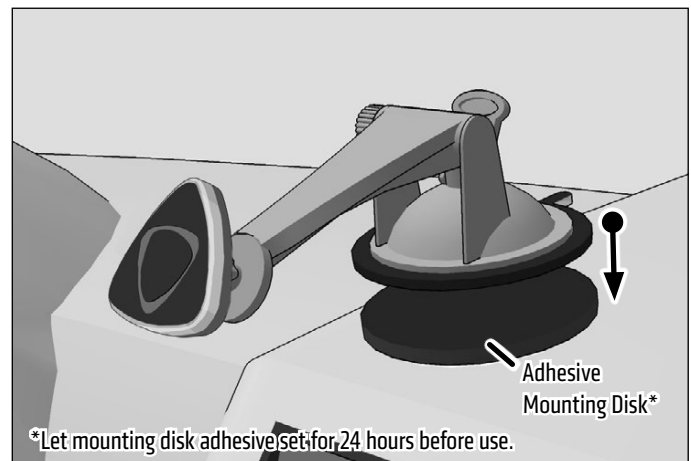

OPTIONAL: For use on soft vinyl or leather dashboards, use included adhesive mounting disk*.