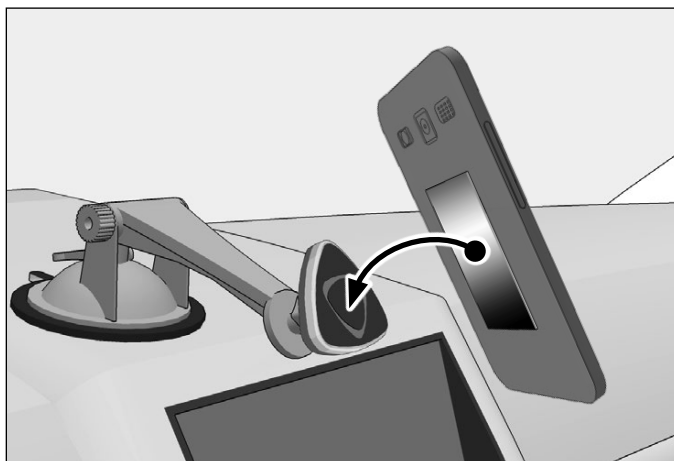

DASHBOARD MOUNTING WARNING: THE STICKY SUCTION PEDESTAL SHOULD NOT BE USED ON SOME TYPES OF DASHBOARDS. IT MAY LEAVE A PERMANENT INDENTATION ON DASHBOARD SURFACES MADE OF SOFT VINYL, LEATHER, OR SIMILAR MATERIALS. TO PREVENT PERMANENT INDENTATION MARKS, USE THE INCLUDED ADHESIVE MOUNTING DISK WHEN MOUNTING ON SOFT DASHBOARD SURFACES. WITH CERTAIN DASHBOARD SURFACES YOU MAY NEED TO PUSH DOWN FIRMLY ON THE SUCTION BASE WHILE ENGAGING THE SUCTION LOCK LEVER TO CREATE ENOUGH SUCTION TO HOLD THE MOUNT.

*If the sticky suction base becomes dirty or loses stickiness, rinse under warm water with mild liquid soap and let air dry.

- 1** To attach magnet head to the mount, slide ring over 17mm ball. Adjust angle and tighten adjustment ring to secure. Remove paper backing of adhesive metal plate. Firmly press the adhesive side to clean, back surface of your smartphone or case.

- 2** Attach pedestal to windshield or dashboard and engage suction lock lever.

- 3** Place metal plate on the smartphone in contact with the magnet head on the pedestal to attach. Rotate or adjust angle as needed.