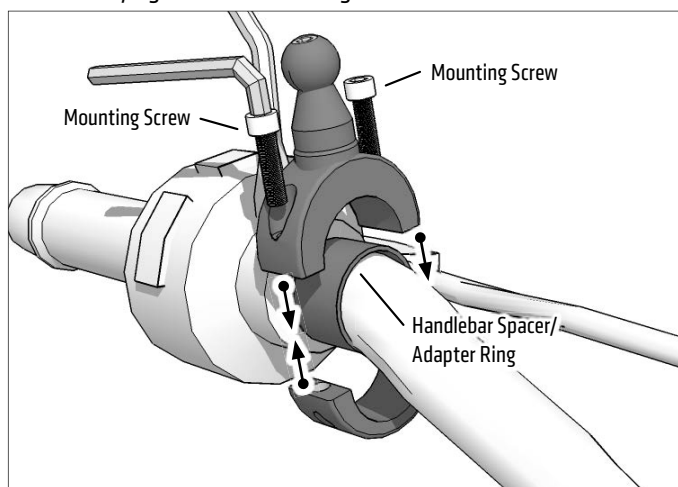

MC2B

68111-K

Package Contents:

MC2B – Handlebar Mount – 17mm Ball Compatible

68111-K – Handlebar Spacer Rings

The Premium Motorcycle Mount comes with 3 handlebar spacer/adaptor rings of different sizes. Select the appropriate size for optimum mounting to your handlebar.

Fits on handlebars and poles .85"-1.2" (21.68mm-30mm) in diameter.

Compatible with Garmin® devices:

Garmin® nüvi® - nüvi 200, 200w, 205, 205w, 250, 250w, 255, 255w, 260, 260w, 265T, 265WT, 270, 275T, 285WT, 300, 300T, 310, 310T, 350, 360, 360T, 370, 370T, 500, 550, 600, 610, 650, 660, 670, 680, 710, 750, 755T, 760, 760T, 765T, 770, 775T, 780, 785T, 850, 855, 860, 880, 885T, 1200, 1250, 1260T, 1300, 1350, 1340T, 1350T, 1370T, 1390T, 1450, 1490T, 1690, 5000

The Garmin brand name and nüvi product name are trademarks or registered trademarks of Garmin International.

- 1 Place handlebar spacer/adaptor ring around handlebar. Attach mount to handlebar around spacer. Use the included hex key to securely tighten both mounting screws.

- 2 Connect Garmin nüvi mounting bracket (not included, sold separately) to the pedestal. See compatibility above.

- 3 Insert Garmin nüvi into mounting bracket (not included). (available at Arkon.com)

OPTIONAL: To remove holder without removing the handlebar attachment, use the hex key to unscrew the set screw and lift up.