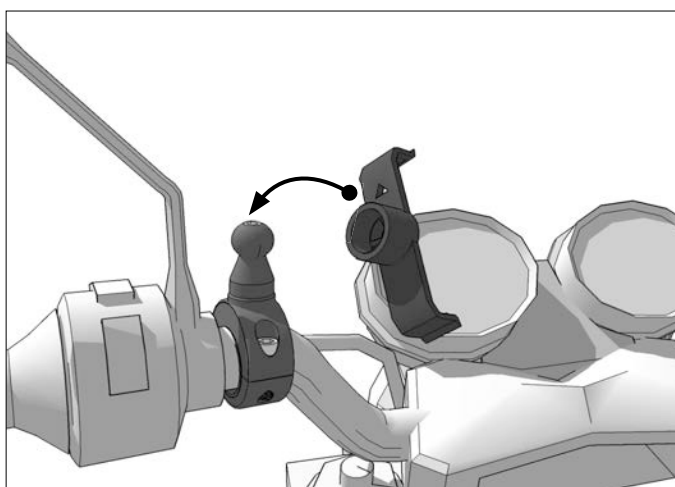

1. 2 Connect Garmin nüvi mounting bracket (not included, sold separately) to the pedestal. See compatibility above.