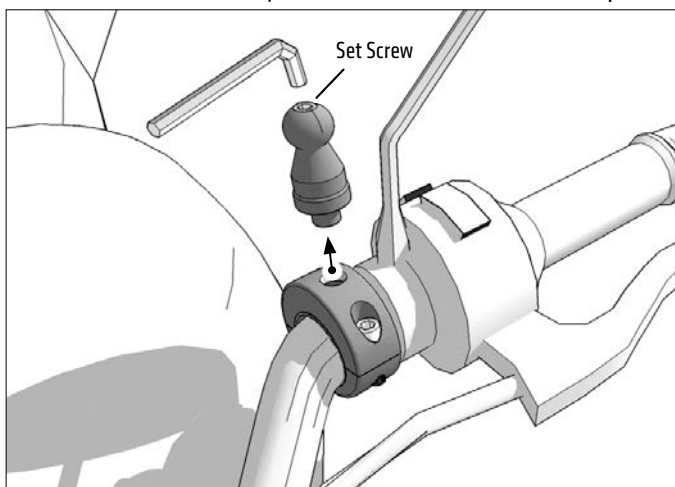

The Garmin brand name and nüvi product name are trademarks or registered trademarks of Garmin International.

- 1 Place handlebar spacer/adaptor ring around handlebar. Attach mount to handlebar around spacer. Use the included hex key to securely tighten both mounting screws.

- 2 Connect Garmin nüvi mounting bracket (not included, sold separately) to the pedestal. See compatibility above.

- 3 Insert Garmin nüvi into mounting bracket (not included). (available at Arkon.com)

OPTIONAL: To remove holder without removing the handlebar attachment, use the hex key to unscrew the set screw and lift up.