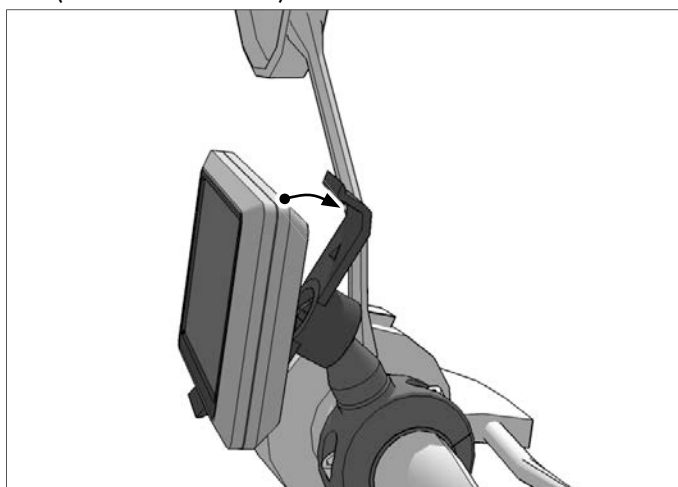

The Garmin brand name and nüvi product name are trademarks or registered trademarks of Garmin International.

- 1 Place handlebar spacer/adaptor ring around handlebar. Attach mount to handlebar around spacer. Use the included hex key to securely tighten both mounting screws.

- 2 Connect Garmin nüvi mounting bracket (not included, sold separately) to the pedestal. See compatibility above.

- 3 Insert Garmin nüvi into mounting bracket (not included). (available at Arkon.com)

OPTIONAL: To remove holder without removing the handlebar attachment, use the hex key to unscrew the set screw and lift up.