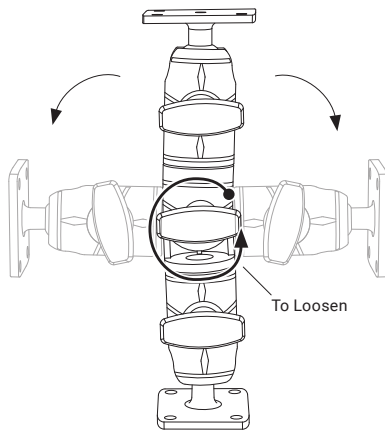

3 Adjust the center knob to reposition the mount (optional)

Turn the center knob counterclockwise to move the arm left or right. Once locating the preferred angled, turn the knob clockwise to tighten the position.