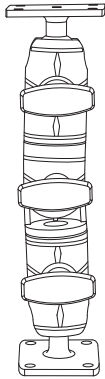

RMSRA2XMAMPS | Robust Ratchet Mount with AMPS Plates

RMSRA2XMAMPS

Includes:

- 1 – Manual
- 2 – 25mm Metal AMPS 4-Hole Adapter Ball Mounts (APMAMPS25MM)
- 1 – Ratchet Swivel Shaft (SPRMSRA)

Note: Drilling screws are not included

Important: Clean the surface and make sure it is free of dirt, dust, and grease before installing the mounting hardware.

1 Install the ratchet swivel shaft to the 25mm metal AMPS 4-Hole adapter ball mount

Locate the packaging containing the ratchet swivel shaft and adapter ball mounts. On one end of the swivel shaft, turn the knob counterclockwise to loosen the space for the ball adapter mount. Insert the 25mm side of the ball adapter. Turn clockwise to tighten the position of the ball adapter.

2 Install the second 25mm metal AMPS 4-Hole adapter ball mount to the ratchet swivel shaft

Locate the packaging containing the second metal AMPS 4-hole adapter ball mount. On the opposite end of the swivel shaft with the first adapter ball mount, turn the bottom knob counterclockwise to loosen the space for the adapter. Insert the 25mm ball adapter. Turn clockwise to tighten the position of the ball adapter.