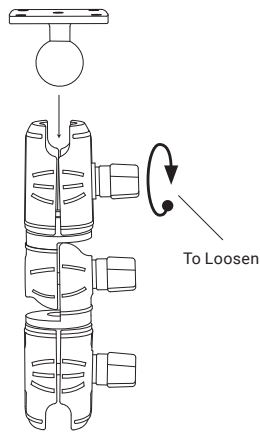

RMSRA2XMAMPS | Robust Ratchet Mount with AMPS Plates

RMSRA2XMAMPS

Includes:

- 1 – Manual
- 2 – 25mm Metal AMPS 4-Hole Adapter Ball Mounts (APMAMPS25MM)
- 1 – Ratchet Swivel Shaft (SPRMSRA)

Note: Drilling screws are not included

Important: Clean the surface and make sure it is free of dirt, dust, and grease before installing the mounting hardware.

1 Install the ratchet swivel shaft to the 25mm metal AMPS 4-Hole adapter ball mount

Locate the packaging containing the ratchet swivel shaft and adapter ball mounts. On one end of the swivel shaft, turn the knob counterclockwise to loosen the space for the ball adapter mount. Insert the 25mm side of the ball adapter. Turn clockwise to tighten the position of the ball adapter.

2 Install the second 25mm metal AMPS 4-Hole adapter ball mount to the ratchet swivel shaft

Locate the packaging containing the second metal AMPS 4-hole adapter ball mount. On the opposite end of the swivel shaft with the first adapter ball mount, turn the bottom knob counterclockwise to loosen the space for the adapter. Insert the 25mm ball adapter. Turn clockwise to tighten the position of the ball adapter.