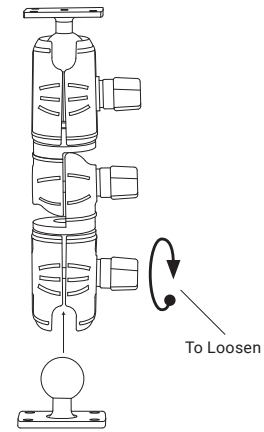

RMSRA2XMAMPS | Robust Ratchet Mount with AMPS Plates

RMSRA2XMAMPS

Includes:

- 1 – Manual
- 2 – 25mm Metal AMPS 4-Hole Adapter Ball Mounts (APMAMPS25MM)
- 1 – Ratchet Swivel Shaft (SPRMSRA)

Note: Drilling screws are not included

Important: Clean the surface and make sure it is free of dirt, dust, and grease before installing the mounting hardware.

1 Install the ratchet swivel shaft to the 25mm metal AMPS 4-Hole adapter ball mount

Locate the packaging containing the ratchet swivel shaft and adapter ball mounts. On one end of the swivel shaft, turn the knob counterclockwise to loosen the space for the ball adapter mount. Insert the 25mm side of the ball adapter. Turn clockwise to tighten the position of the ball adapter.

2 Install the second 25mm metal AMPS 4-Hole adapter ball mount to the ratchet swivel shaft

Locate the packaging containing the second metal AMPS 4-hole adapter ball mount. On the opposite end of the swivel shaft with the first adapter ball mount, turn the bottom knob counterclockwise to loosen the space for the adapter. Insert the 25mm ball adapter. Turn clockwise to tighten the position of the ball adapter.