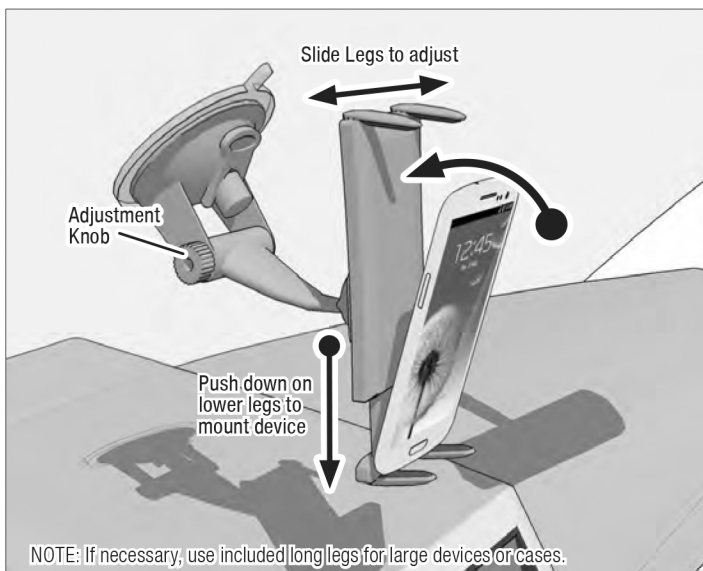

IMPORTANT: Select the appropriate short or long support legs and install to holder. For large sized smartphones such as the Galaxy Note II and mid-sized tablets, select 4 long support legs.

1 Attach mount to windshield and engage suction lock lever.

2 Connect holder to mount.

3 Insert device, adjust support legs if necessary.

4 Use included adhesive disk* for dashboard mounting.

Safety Precautions

Arkon is not responsible for any damages caused to your vehicle, your device, or yourself due to the installation or use of this mount.