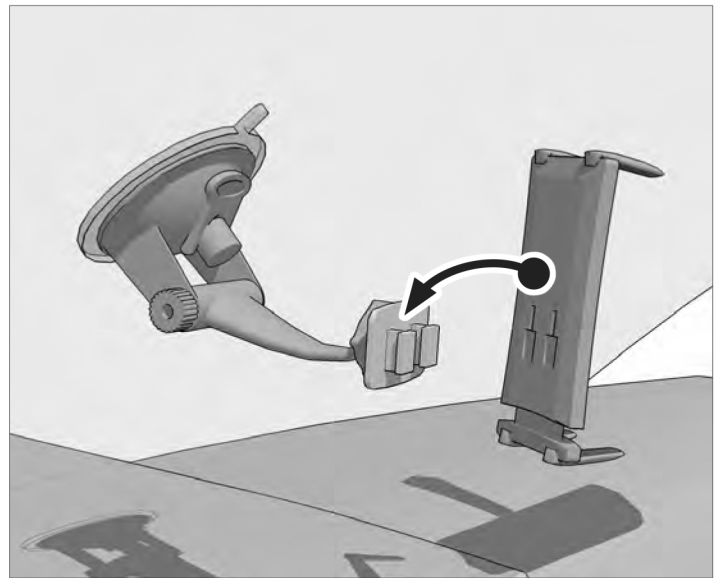

SM614 - IPM614
Slim-Grip® Ultra™
Deluxe Windshield &
Dashboard Mount with
Dashboard Mounting Disk

Package Contents:

SM060-2 - Slim-Grip® Ultra™ Holder
GN014-SBH - Travelmount® Deluxe Mini Windshield Suction Pedestal
AP013 - Adhesive Dashboard Disk

IMPORTANT: Select the appropriate short or long support legs and install to holder. For large sized smartphones such as the Galaxy Note II and mid-sized tablets, select 4 long support legs.

1 Attach mount to windshield and engage suction lock lever.

2 Connect holder to mount.

3 Insert device, adjust support legs if necessary.

4 Use included adhesive disk* for dashboard mounting.

Safety Precautions

Arkon is not responsible for any damages caused to your vehicle, your device, or yourself due to the installation or use of this mount.