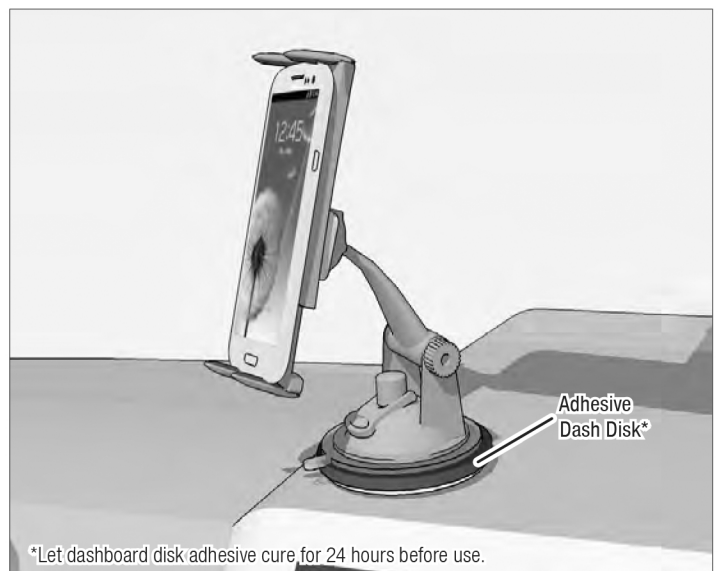

IMPORTANT: Select the appropriate short or long support legs and install to holder. For large sized smartphones such as the Galaxy Note II and mid-sized tablets, select 4 long support legs.

1 Attach mount to windshield and engage suction lock lever.

2 Connect holder to mount.

3 Insert device, adjust support legs if necessary.

4 Use included adhesive disk* for dashboard mounting.

Safety Precautions

Arkon is not responsible for any damages caused to your vehicle, your device, or yourself due to the installation or use of this mount.