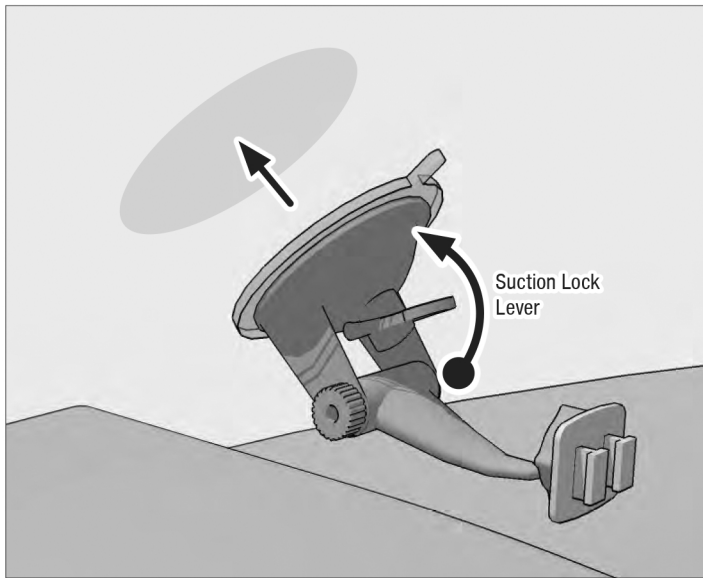

SM614 - IPM614
Slim-Grip® Ultra™
Deluxe Windshield &
Dashboard Mount with
Dashboard Mounting Disk

Package Contents:

SM060-2 - Slim-Grip® Ultra™ Holder
GN014-SBH - Travelmount® Deluxe Mini Windshield Suction Pedestal
AP013 - Adhesive Dashboard Disk

IMPORTANT: Select the appropriate short or long support legs and install to holder. For large sized smartphones such as the Galaxy Note II and mid-sized tablets, select 4 long support legs.

1 Attach mount to windshield and engage suction lock lever.

2 Connect holder to mount.

3 Insert device, adjust support legs if necessary.

4 Use included adhesive disk* for dashboard mounting.

Safety Precautions

Arkon is not responsible for any damages caused to your vehicle, your device, or yourself due to the installation or use of this mount.