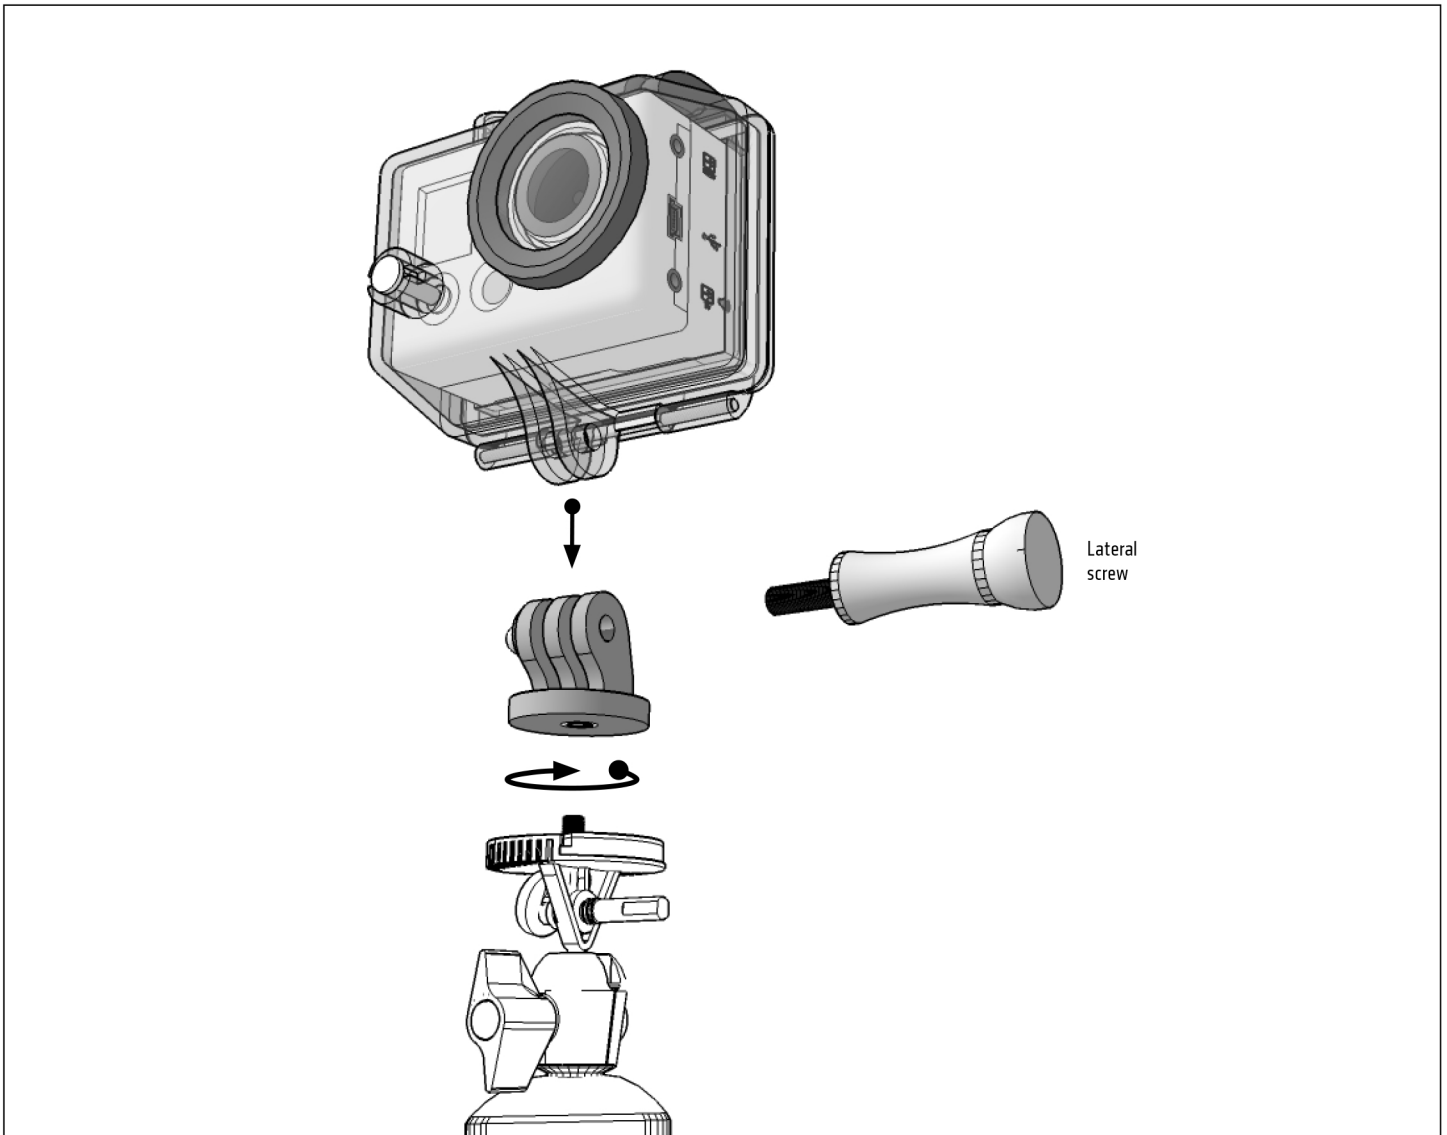

SP-1420-SCREW

Package Contents:

(1) SP-1420-SCREW – 1/4"-20 to GoPro® HERO® Mount Connection Adapter

1 Screw adapter onto any 1/4"-20 compatible tripod (not included, sold separately).

2 Unscrew lateral screw and insert GoPro® HERO® (sold separately) to the adapter. Re-insert lateral screw.