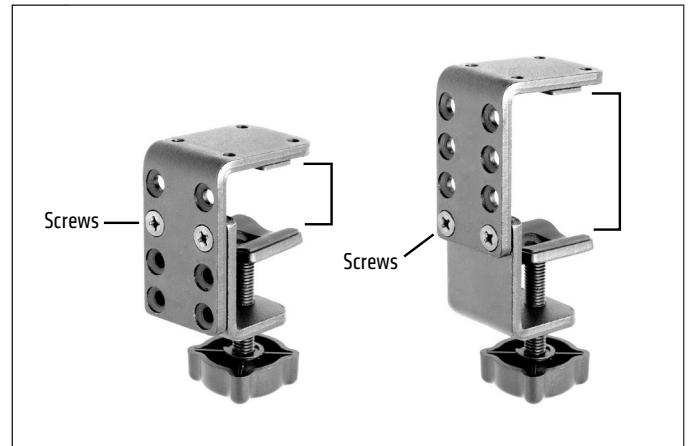

**Package Contents:**

**(1) SPCLAMP** – 4-Hole AMPS to Clamp Adapter

The adjustable clamp secures to tables, desks, counters, and other clampable surfaces up to 3.5 inches (89mm) thick.

- 1 Attach any 4-Hole AMPS-compatible adapter, holder, or mount using screws (not included).

- 2 For thicker tables or desks, adjust the clamp bracket by using a Phillips screwdriver to remove the screws from the top position and move them to the lower positions.

**! Safety Precautions**  
 Arkon is not responsible for any damages caused to you or your devices due to the installation or use of this mount.