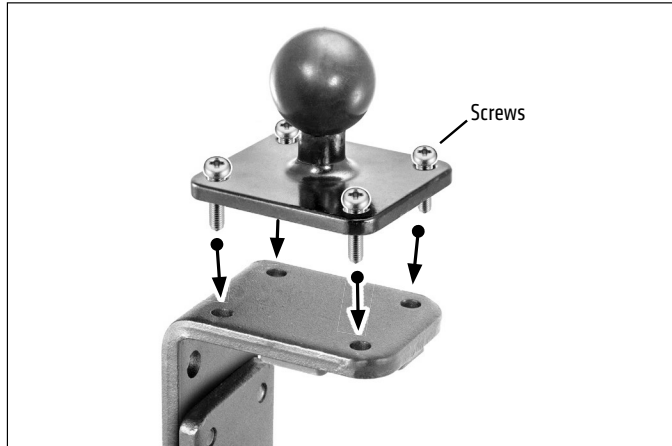

**Package Contents:**

**(1) SPCLAMP** – 4-Hole AMPS to Clamp Adapter

The adjustable clamp secures to tables, desks, counters, and other clampable surfaces up to 3.5 inches (89mm) thick.

- 1 Attach any 4-Hole AMPS-compatible adapter, holder, or mount using screws (not included).

- 2 For thicker tables or desks, adjust the clamp bracket by using a Phillips screwdriver to remove the screws from the top position and move them to the lower positions.

**! Safety Precautions**  
 Arkon is not responsible for any damages caused to you or your devices due to the installation or use of this mount.