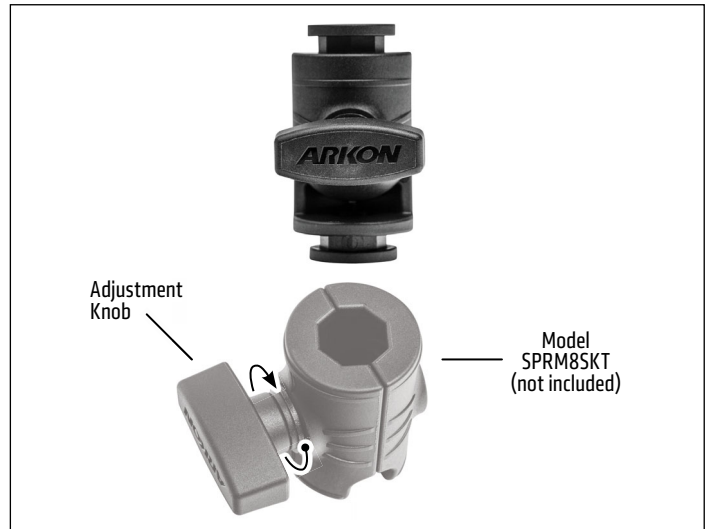

SPRM8RTE

**Package Contents:**  
**SPRM8RTE** – Octagon Ratchet Elbow

**1** Robust ratchet elbow has male octagon buttons at both ends of the pedestal.

**2** Attach an octagon button pattern compatible socket mount (not included, sold separately) to the ratchet elbow by loosening the adjustment knob. Retighten knob to set.

**3** To adjust the angle of the Robust ratcheting elbow, loosen the center adjustment knob. The ratcheting teeth support up to 180° of movement. Retighten the knob to set the desired angle.

**! Safety Precautions**  
 Do not install Arkon products over an air bag cover or within the air bag deployment zone. Arkon Mounts assumes no responsibility of liability for injury or death as a result of car crashes and / or air bag deployment.