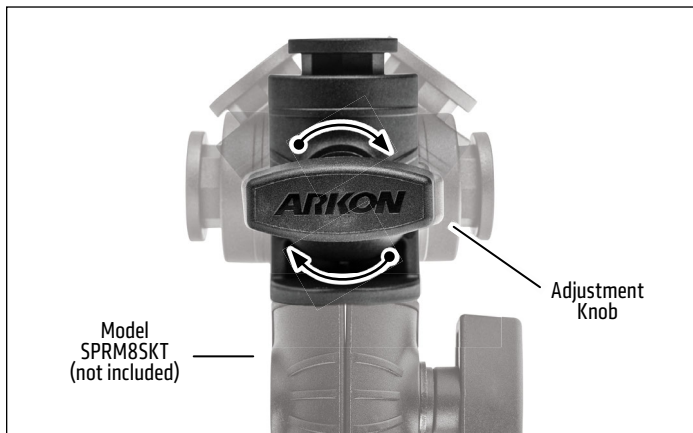

SPRM8RTE

**Package Contents:**  
**SPRM8RTE** – Octagon Ratchet Elbow

**1** Robust ratchet elbow has male octagon buttons at both ends of the pedestal.

**2** Attach an octagon button pattern compatible socket mount (not included, sold separately) to the ratchet elbow by loosening the adjustment knob. Retighten knob to set.

**3** To adjust the angle of the Robust ratcheting elbow, loosen the center adjustment knob. The ratcheting teeth support up to 180° of movement. Retighten the knob to set the desired angle.

**! Safety Precautions**  
 Do not install Arkon products over an air bag cover or within the air bag deployment zone. Arkon Mounts assumes no responsibility of liability for injury or death as a result of car crashes and / or air bag deployment.