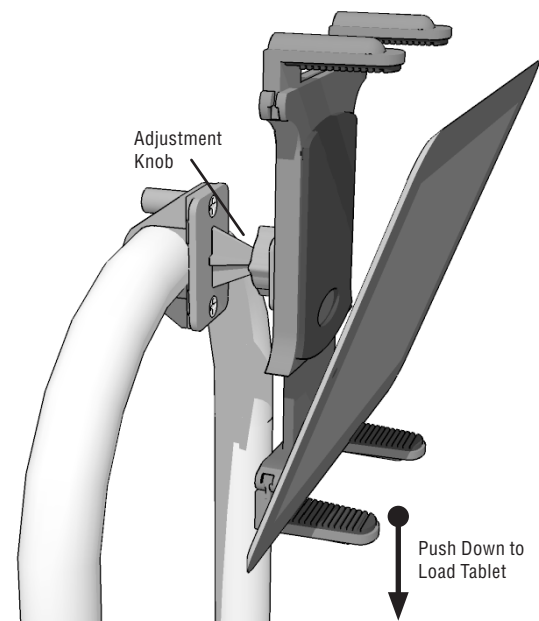

GN032-SBH
Boat Helm Mount

TAB001
Universal Tablet Holder

Package Contents:

- (1) GN032-SBH - Boat Helm Mount
- (1) TAB001 - Universal Tablet Holder with Support Legs

IMPORTANT: Install the appropriate size support legs on the holder that will work for your device.

1 Attach Mount to Boat Helm / Rail

2 Attach Holder to Mount

3 Mount a tablet

Safety Precautions
Arkon is not responsible for any damages caused to your boat, your device, or yourself due to the installation or use of this pedestal mount.