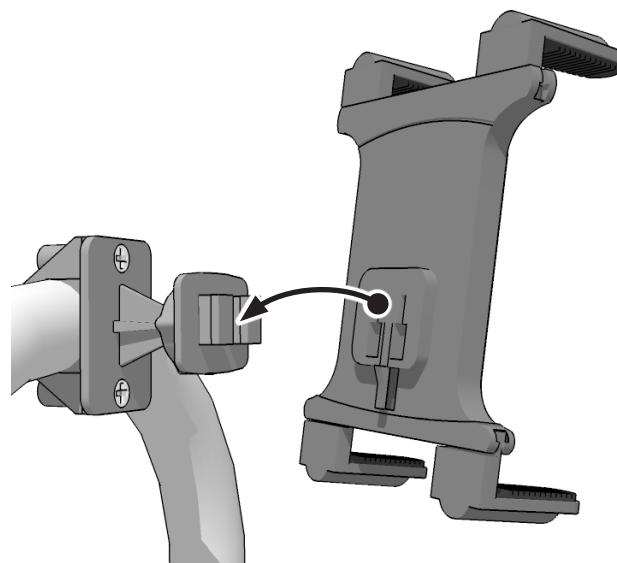

GN032-SBH
Boat Helm Mount

TAB001
Universal Tablet Holder

Package Contents:

- (1) GN032-SBH - Boat Helm Mount
- (1) TAB001 - Universal Tablet Holder with Support Legs

IMPORTANT: Install the appropriate size support legs on the holder that will work for your device.

1 Attach Mount to Boat Helm / Rail

2 Attach Holder to Mount

3 Mount a tablet

Safety Precautions
Arkon is not responsible for any damages caused to your boat, your device, or yourself due to the installation or use of this pedestal mount.