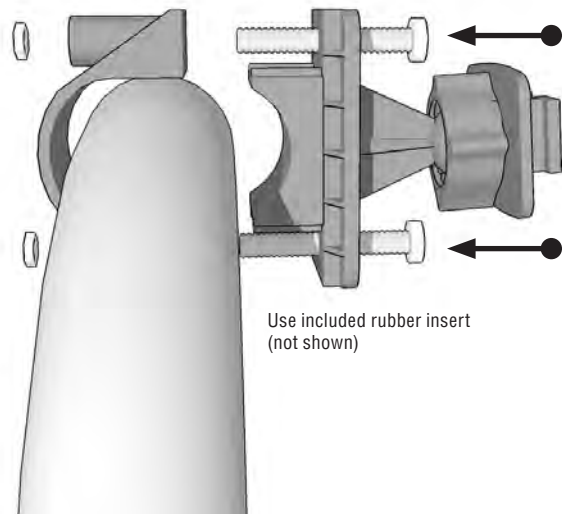

GN032-SBH
Boat Helm Mount

TAB001
Universal Tablet Holder

Package Contents:

- (1) GN032-SBH - Boat Helm Mount
- (1) TAB001 - Universal Tablet Holder with Support Legs

IMPORTANT: Install the appropriate size support legs on the holder that will work for your device.

1 Attach Mount to Boat Helm / Rail

2 Attach Holder to Mount

3 Mount a tablet

Safety Precautions
Arkon is not responsible for any damages caused to your boat, your device, or yourself due to the installation or use of this pedestal mount.