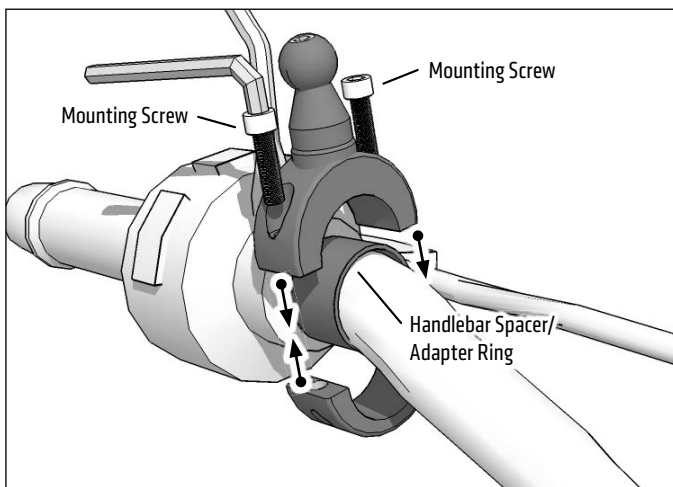

Package Contents:

RVXLWR-B – RoadVise™ XL Phone and Midsize Tablet Holder with Tightening Ring

MC2B – Premium Motorcycle Handlebar Mount – Black

68111-K – 3 Handlebar Spacer Rings

Three handlebar spacer/adaptor rings of different widths are also included with the mount. Choose the appropriate size for optimum mounting to your handlebar.

IMPORTANT: Do not overtighten ring. Overtightening ring may damage threads on holder and also make it difficult to adjust holder.

Compatibility: For handlebars .85"-1.2" (21.68mm-30mm) in diameter. Fits smartphones with cases weighing up to 2 pounds and measuring up to 5" wide.

- 1 Place appropriate handlebar spacer/adaptor ring around handlebar. Attach mount to handlebar around spacer. Use the included hex key to securely tighten both mounting screws.

- 2 Place adjustment ring over the mount's ball. Snap the XL RoadVise Holder onto the mount and tighten adjustment ring to set position.

- 3 Using two hands, insert the phone into the holder by pushing the device into one of the spring-loaded legs. Expand the other leg and fully insert device until it lays flat against the gray rubber pad.