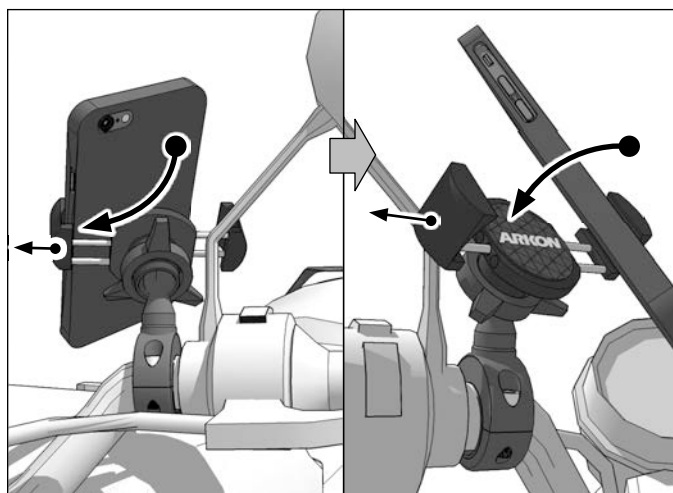

IMPORTANT: Do not overtighten ring. Overtightening ring may damage threads on holder and also make it difficult to adjust holder.

Compatibility: For handlebars .85"-1.2" (21.68mm-30mm) in diameter. Fits smartphones with cases weighing up to 2 pounds and measuring up to 5" wide.

- 1 Place appropriate handlebar spacer/adaptor ring around handlebar. Attach mount to handlebar around spacer. Use the included hex key to securely tighten both mounting screws.

- 2 Place adjustment ring over the mount's ball. Snap the XL RoadVise Holder onto the mount and tighten adjustment ring to set position.

- 3 Using two hands, insert the phone into the holder by pushing the device into one of the spring-loaded legs. Expand the other leg and fully insert device until it lays flat against the gray rubber pad.