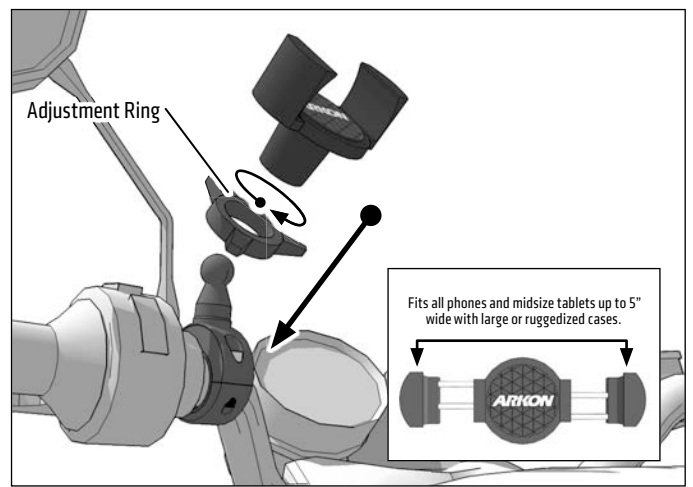

Package Contents:

RVXLWR-B – RoadVise™ XL Phone and Midsize Tablet Holder with Tightening Ring

MC2B – Premium Motorcycle Handlebar Mount – Black

68111-K – 3 Handlebar Spacer Rings

Three handlebar spacer/adaptor rings of different widths are also included with the mount. Choose the appropriate size for optimum mounting to your handlebar.

IMPORTANT: Do not overtighten ring. Overtightening ring may damage threads on holder and also make it difficult to adjust holder.

Compatibility: For handlebars .85"-1.2" (21.68mm-30mm) in diameter. Fits smartphones with cases weighing up to 2 pounds and measuring up to 5" wide.

- 1 Place appropriate handlebar spacer/adaptor ring around handlebar. Attach mount to handlebar around spacer. Use the included hex key to securely tighten both mounting screws.

- 2 Place adjustment ring over the mount's ball. Snap the XL RoadVise Holder onto the mount and tighten adjustment ring to set position.

- 3 Using two hands, insert the phone into the holder by pushing the device into one of the spring-loaded legs. Expand the other leg and fully insert device until it lays flat against the gray rubber pad.