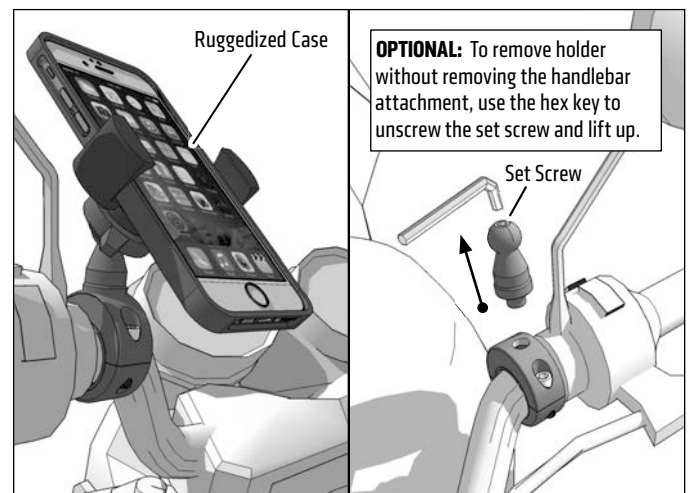

1. 4 RoadVise XL Holders work best with smartphones using a case. For maximum grip, make sure to use a ruggedized case while using this product.