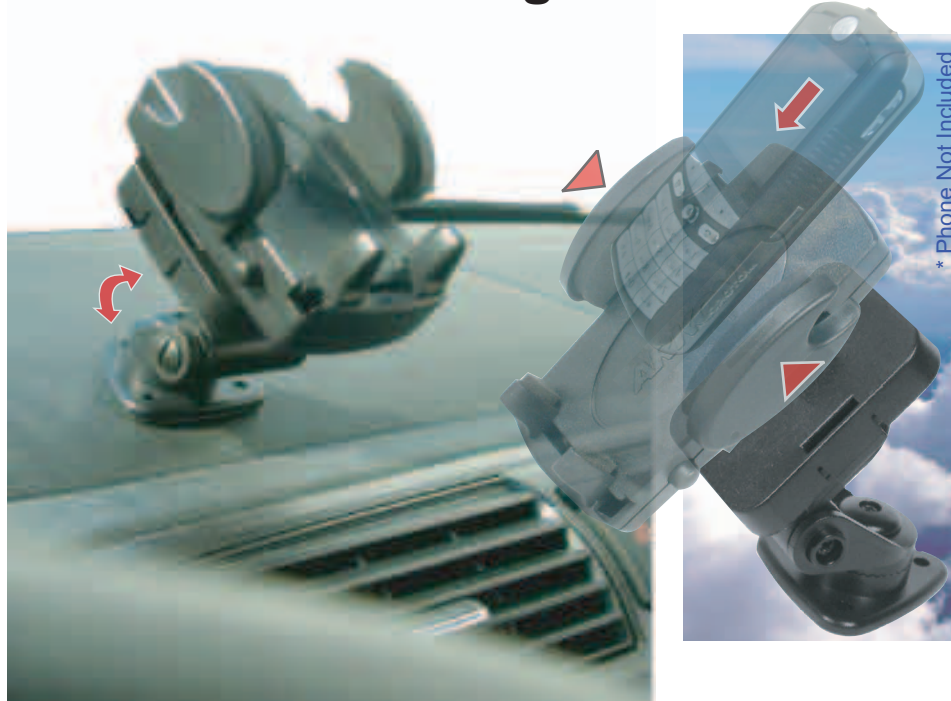

Owner's Manual and Installation Guide

CM928 / SM228

Universal Multi Angle Mount Kit

Features:

Arkon's Universal Mount Kit allows mounting of various handheld devices on any flat dash or console surfaces in the vehicle. Installation is designed to be semi-permanent or permanent.

CONTENTS:

- SIDE GRIP Universal Mount Cradle (CM090 or SM020)
- 1" Ratcheting Pedestal Mount w/ Quick Release Plate (CM048)
- Alcohol Cleaning Pad
- Double-Sided Adhesive Tape
- Screws For Optional Installation
- Instruction manual

ARKON
RESOURCES INC.

INSTRUCTIONS

A. Standard Adhesive installation

1. Connect the SIDE GRIP cradle to the multi-angle pedestal by inserting the male notch on the cover plate into the back side of the female slot of the cradle into the locked position.

2. Connect the SIDE GRIP cradle to the multi-angle pedestal by inserting the male notch on the cover plate into the back side of the female slot of the cradle into the locked position.

NOTE

When adjusting the angle of the Holder / Mount, always grasp the pedestal base with one hand and the holder with the other hand and apply pressure slowly.