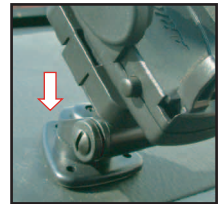

B. Optional Screw Mount Installation

1. Use the holes on the bottom of the pedestal base as a template to mark the location of the screws. Then drill three holes as needed.

2. Connect the SIDE GRIP cradle to the multi-angle pedestal by inserting the male notch on the cover plate into the back side of the female slot of the cradle into the locked position.