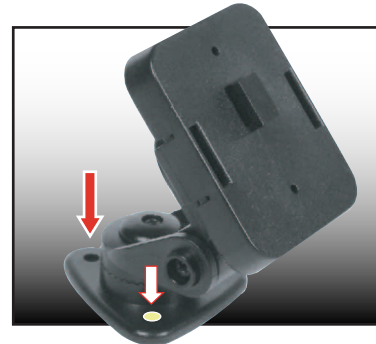

CONTENTS:

- SIDE GRIP Universal Mount Cradle (CM090 or SM020)
- 1" Ratcheting Pedestal Mount w/ Quick Release Plate (CM048)
- Alcohol Cleaning Pad
- Double-Sided Adhesive Tape
- Screws For Optional Installation
- Instruction manual

ARKON
RESOURCES INC.

INSTRUCTIONS

A. Standard Adhesive installation

1. Connect the SIDE GRIP cradle to the multi-angle pedestal by inserting the male notch on the cover plate into the back side of the female slot of the cradle into the locked position.

2. Connect the SIDE GRIP cradle to the multi-angle pedestal by inserting the male notch on the cover plate into the back side of the female slot of the cradle into the locked position.

NOTE

When adjusting the angle of the Holder / Mount, always grasp the pedestal base with one hand and the holder with the other hand and apply pressure slowly.