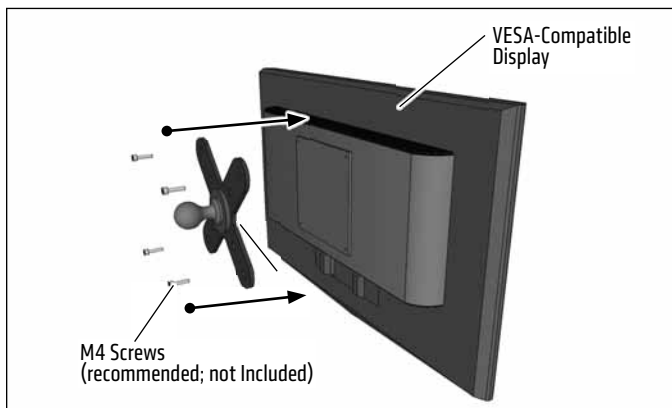

AP25MMVESA

**Package Contents:**

**AP25MMVESA** – VESA 75 / VESA 100 to 25mm Ball Mount Bracket Adapter

AP25MMVESA includes both VESA 75 (75mm x 75mm) and VESA 100 (100mm x 100mm) patterns. Recommended for use with small televisions and desktop computer monitors weighing under 30 pounds (14 kg).

- 1 Attach adapter to VESA-compatible television, monitor, or other display with M4 screws (recommended; not included).

- 2 Attach the 25mm ball end to an Arkon Robust Series or other third-party 25mm compatible shaft or pedestal.