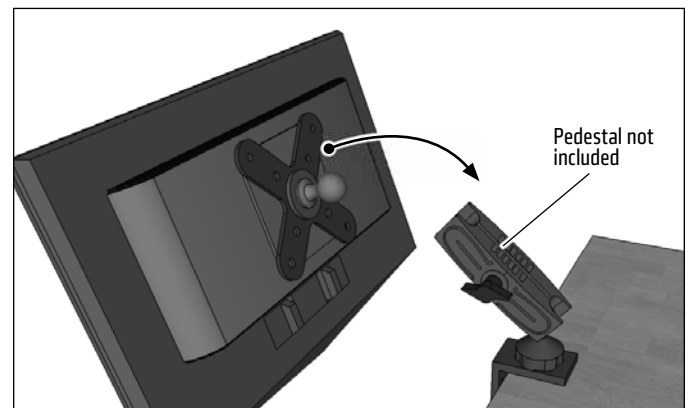

AP25MMVESA

**Package Contents:**

**AP25MMVESA** – VESA 75 / VESA 100 to 25mm Ball Mount Bracket Adapter

AP25MMVESA includes both VESA 75 (75mm x 75mm) and VESA 100 (100mm x 100mm) patterns. Recommended for use with small televisions and desktop computer monitors weighing under 30 pounds (14 kg).

- 1 Attach adapter to VESA-compatible television, monitor, or other display with M4 screws (recommended; not included).

- 2 Attach the 25mm ball end to an Arkon Robust Series or other third-party 25mm compatible shaft or pedestal.