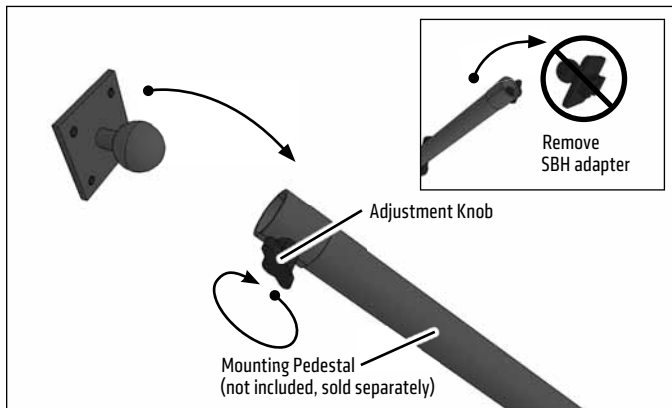

APAMPS22MM

**Package Contents:**

**(1) APAMPS22MM - 4-Hole AMPS to 22mm Ball Adapter**

**Device Compatibility:**

APAMPS22MM can be used with Arkon Mounts, including:

- CM117-SBH** – Long Windshield Suction Pedestal with Telescoping Arm
- GN085-SBH** – Mounting Pedestal with 4" Arm and C-Clamp Base
- GN086-SBH** – Mounting Pedestal with 4" Adjustable Arm and C-Clamp Base
- GN086-12-SBH** – Aluminum Desk or Cart Mounting Pedestal with 12" Gooseneck and C-Clamp Base
- GN088-SBH** – Aluminum Seat Rail or Floor Mount with 18" Gooseneck
- GN088-L22-SBH** – Aluminum Seat Rail or Floor Mount with 22" Gooseneck
- HM002-SBH** – Single-Seat Headrest Mounting Pedestal
- HM003-SBH** – Headrest Extension Mounting Pedestal

Mount devices having a 4-Hole AMPS pattern, including vehicle-specific mounts (VSMs), cameras, GPS devices, audio/video receivers, or satellite radios including Sirius 550, Sirius XM Onyx Plus, XM Onyx EZ, Sirius XM Lynx, Stratus 7, Dock & Play, and Sirius Dock & Play (sold separately).

- 1** Insert the 22mm ball of the 4-Hole AMPS adapter onto a compatible mounting pedestal (not included). Loosen the adjustment knob, set to desired position, and retighten to secure adapter.

- 2** Attach compatible 4-hole AMPS device to the 4-hole AMPS pattern using screws (not included, sold separately) to secure device in place.