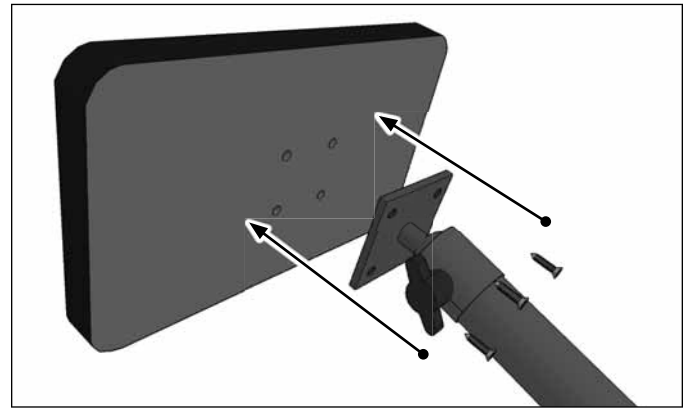

APAMPS22MM

**Package Contents:**

**(1) APAMPS22MM - 4-Hole AMPS to 22mm Ball Adapter**

**Device Compatibility:**

APAMPS22MM can be used with Arkon Mounts, including:

- CM117-SBH** – Long Windshield Suction Pedestal with Telescoping Arm
- GN085-SBH** – Mounting Pedestal with 4" Arm and C-Clamp Base
- GN086-SBH** – Mounting Pedestal with 4" Adjustable Arm and C-Clamp Base
- GN086-12-SBH** – Aluminum Desk or Cart Mounting Pedestal with 12" Gooseneck and C-Clamp Base
- GN088-SBH** – Aluminum Seat Rail or Floor Mount with 18" Gooseneck
- GN088-L22-SBH** – Aluminum Seat Rail or Floor Mount with 22" Gooseneck
- HM002-SBH** – Single-Seat Headrest Mounting Pedestal
- HM003-SBH** – Headrest Extension Mounting Pedestal

- 1** Insert the 22mm ball of the 4-Hole AMPS adapter onto a compatible mounting pedestal (not included). Loosen the adjustment knob, set to desired position, and retighten to secure adapter.

- 2** Attach compatible 4-hole AMPS device to the 4-hole AMPS pattern using screws (not included, sold separately) to secure device in place.