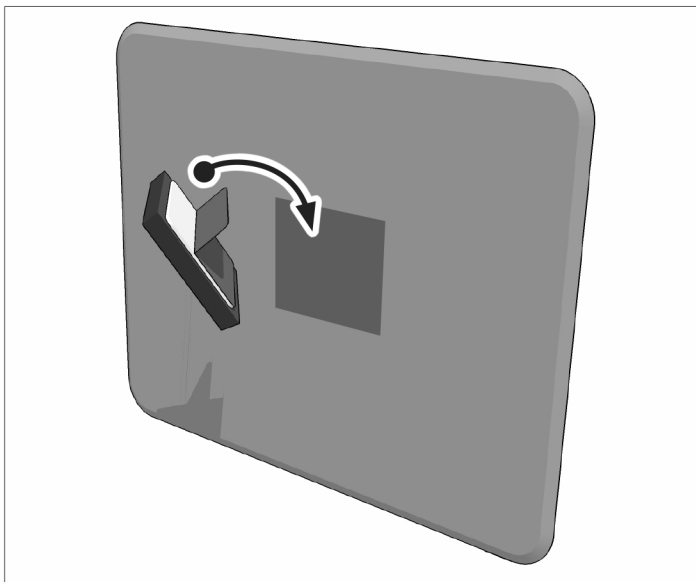

Package Contents:  
 APVHBLOCK - Adhesive Security Plate for  
 Cable Lock (sold separately)

\*Cable lock sold separately

APVHBLOCK

- 1 Remove backing from the adhesive security plate and apply to tablet.

- 2 Insert cable lock (sold separately) into lock slot on back of security plate and lock with key.