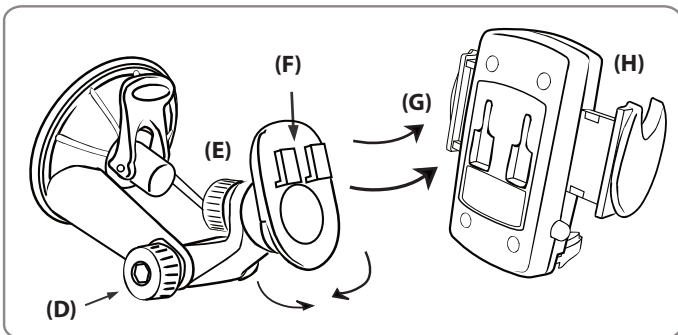

### Windshield Installation

Push the pedestal suction cup (A) firmly to the windshield. Flip the lever (B) down to secure the suction cup.

### Dash Installation (Optional, when disc is included)

Step 1. Locate a safe flat surface on the dash or console to mount the pedestal. Clean the dash with the alcohol pad provided. Let the dash surface dry before applying the adhesive disc (C).

### Gooseneck and Dual-T Head Instructions

- Step 1. Adjust the angle of the pedestal head by loosening the adjustment knob (D).
- Step 2. Adjust the angle and rotation of the pedestal head by loosening the adjustment knob (E).
- Step 3. Attach the device cradle (H) to the dual-T tab head (F) by inserting the T-tabs into the T-slots (G). (Cradles are sold separately and vary depending on the device that you are using)