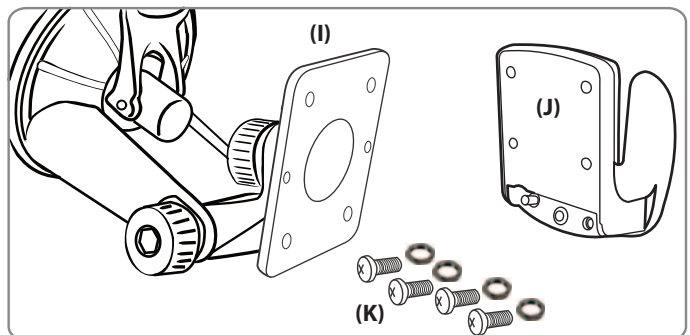

### Dash Installation (Optional, when disc is included)

Step 1. Locate a safe flat surface on the dash or console to mount the pedestal. Clean the dash with the alcohol pad provided. Let the dash surface dry before applying the adhesive disc (C).

Step 2. Push the pedestal suction cup (A) firmly to the disc (C). Flip the lever (B) down to secure the suction cup.

### Gooseneck and Dual-T Head Instructions

- Step 1. Adjust the angle of the pedestal head by loosening the adjustment knob (D).
- Step 2. Adjust the angle and rotation of the pedestal head by loosening the adjustment knob (E).
- Step 3. Attach the device cradle (H) to the dual-T tab head (F) by inserting the T-tabs into the T-slots (G). (Cradles are sold separately and vary depending on the device that you are using)