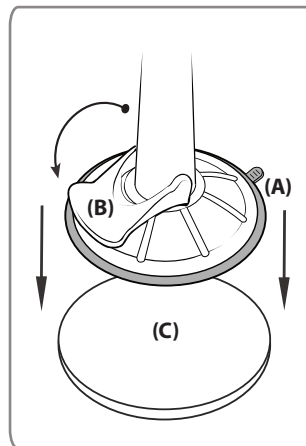

# CM017-KST | Robust Base 5" Windshield Suction Pedestal

CM017-KST-2

CM017-KST-1

CM017-KST-AMPS

### Windshield Installation

Push the pedestal suction cup (A) firmly to the windshield. Flip the lever (B) down to secure the suction cup.

### Gooseneck and Dual-T Head Instructions

- Step 1. Adjust the angle of the pedestal head by loosening the adjustment knob (D).
- Step 2. Adjust the angle and rotation of the pedestal head by loosening the adjustment knob (E).
- Step 3. Attach the device cradle (H) to the dual-T tab head (F) by inserting the T-tabs into the T-slots (G). (Cradles are sold separately and vary depending on the device that you are using)