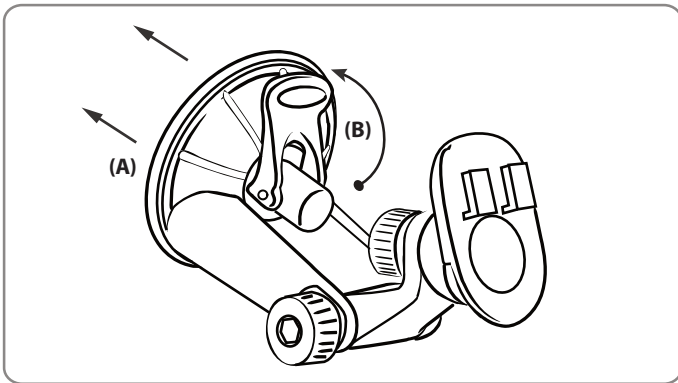

### Windshield Installation

Push the pedestal suction cup (A) firmly to the windshield. Flip the lever (B) down to secure the suction cup.

### Gooseneck and Dual-T Head Instructions

- Step 1. Adjust the angle of the pedestal head by loosening the adjustment knob (D).
- Step 2. Adjust the angle and rotation of the pedestal head by loosening the adjustment knob (E).
- Step 3. Attach the device cradle (H) to the dual-T tab head (F) by inserting the T-tabs into the T-slots (G). (Cradles are sold separately and vary depending on the device that you are using)