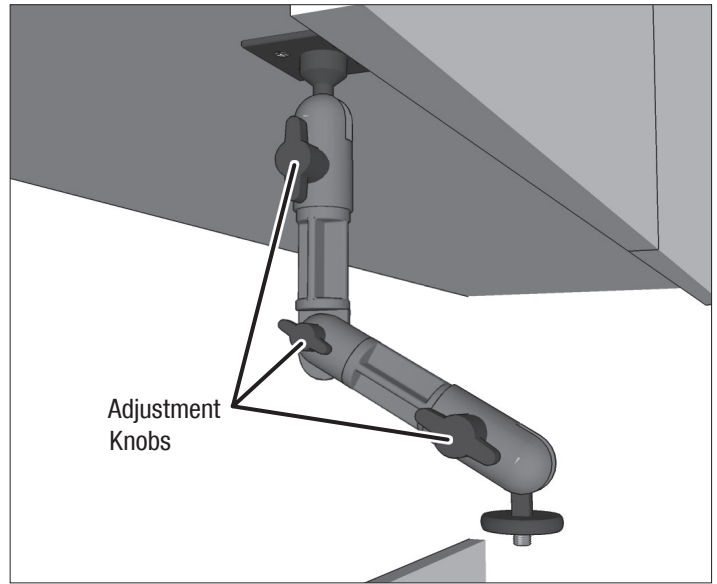

Package Contents:

WARNING:
Drilling into the vehicle dash or console is a permanent installation. Use caution and consult a mobile install professional to avoid drilling into the gas tank, electrical system or other highly sensitive vehicle components.

Arkon Resources, Inc. is not responsible for any damages caused to your vehicle, furniture, or yourself due to the installation of this pedestal mount.

1 Screws of 2 lengths included. Use appropriate screws to secure mount to mounting surface. Use anchors if necessary.

2 Adjust mount to desired position via the adjustment knobs.

3 Attach camera or other device with ¼" 20 mounting pattern to the mounting screw (device not included).

Safety Precautions

Arkon is not responsible for any damages caused to your vehicle, your device, or yourself due to the installation or use of this mount.