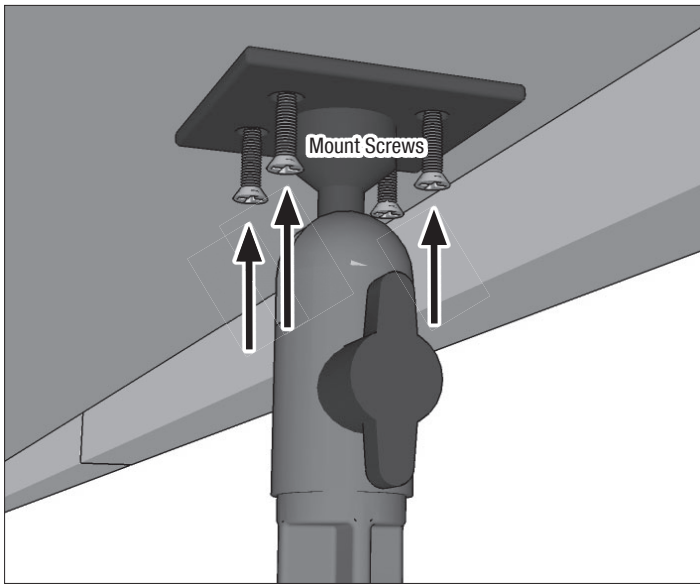

Package Contents:

WARNING:
Drilling into the vehicle dash or console is a permanent installation. Use caution and consult a mobile install professional to avoid drilling into the gas tank, electrical system or other highly sensitive vehicle components.

Arkon Resources, Inc. is not responsible for any damages caused to your vehicle, furniture, or yourself due to the installation of this pedestal mount.

1 Screws of 2 lengths included. Use appropriate screws to secure mount to mounting surface. Use anchors if necessary.

2 Adjust mount to desired position via the adjustment knobs.

3 Attach camera or other device with ¼" 20 mounting pattern to the mounting screw (device not included).

Safety Precautions

Arkon is not responsible for any damages caused to your vehicle, your device, or yourself due to the installation or use of this mount.