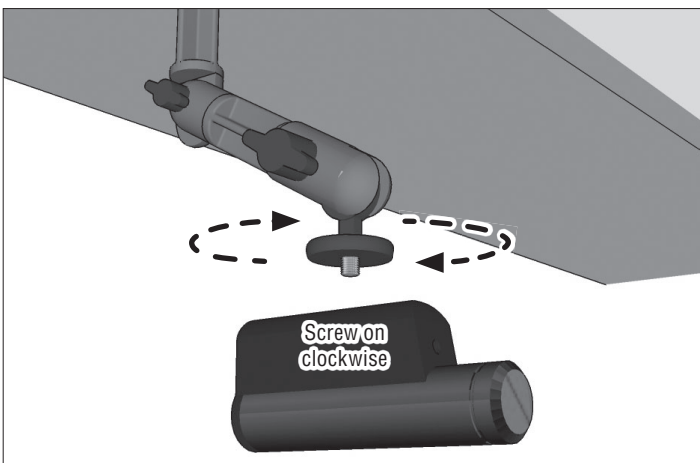

Package Contents:

WARNING:
Drilling into the vehicle dash or console is a permanent installation. Use caution and consult a mobile install professional to avoid drilling into the gas tank, electrical system or other highly sensitive vehicle components.

Arkon Resources, Inc. is not responsible for any damages caused to your vehicle, furniture, or yourself due to the installation of this pedestal mount.

1 Screws of 2 lengths included. Use appropriate screws to secure mount to mounting surface. Use anchors if necessary.

2 Adjust mount to desired position via the adjustment knobs.

3 Attach camera or other device with ¼" 20 mounting pattern to the mounting screw (device not included).

Safety Precautions

Arkon is not responsible for any damages caused to your vehicle, your device, or yourself due to the installation or use of this mount.