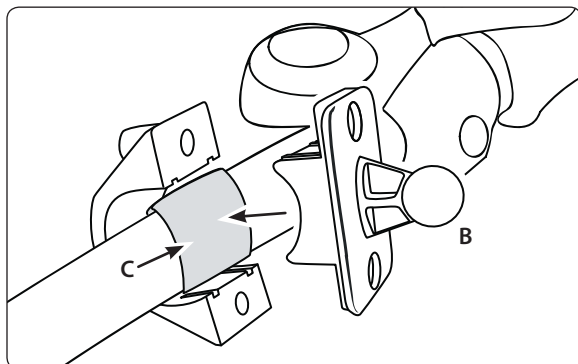

#### Compatible with:

- Most Garmin 17mm ball connections

**Precaution:** Arkon **strongly recommends** using a securing strap to provide extra protection for your device. Failure to do so may result in damage to your device. Do not operate portable devices while riding. Arkon Resources, Inc. assumes no liability for safety of bicycle rider or portable device.

### Bicycle Handlebar Mounting

- Step 1. Choose a safe location on the handlebars of your bicycle in which to mount the pedestal.
- Step 2. Using a screwdriver, remove the two mounting screws (A) in order to release the 17mm ball plate (B) so the mount can be placed around the handlebars.

- Step 3. Wrap the rubber rings (C) around the handlebar and reassemble the 17mm ball plate (B) around the rubber rings. Secure the mount assembly by using the screwdriver to retighten the two mounting screws.