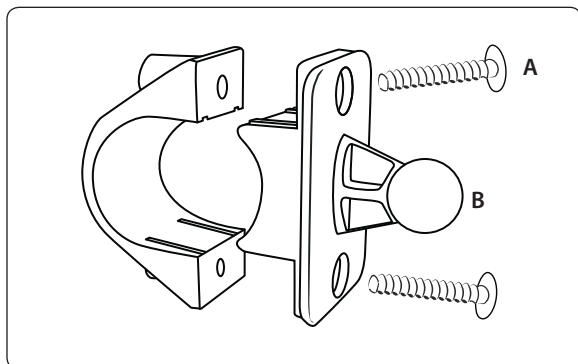

#### Compatible with:

- Most Garmin 17mm ball connections

**Precaution:** Arkon **strongly recommends** using a securing strap to provide extra protection for your device. Failure to do so may result in damage to your device. Do not operate portable devices while riding. Arkon Resources, Inc. assumes no liability for safety of bicycle rider or portable device.

### Bicycle Handlebar Mounting

- Step 1. Choose a safe location on the handlebars of your bicycle in which to mount the pedestal.
- Step 2. Using a screwdriver, remove the two mounting screws (A) in order to release the 17mm ball plate (B) so the mount can be placed around the handlebars.

- Step 3. Wrap the rubber rings (C) around the handlebar and reassemble the 17mm ball plate (B) around the rubber rings. Secure the mount assembly by using the screwdriver to retighten the two mounting screws.