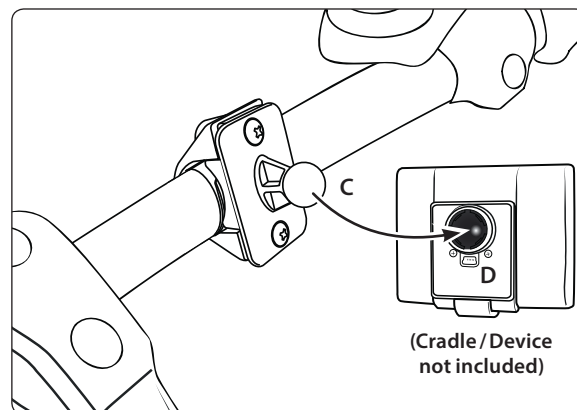

### Bicycle Handlebar Mounting

- Step 1. Choose a safe location on the handlebars of your bicycle in which to mount the pedestal.
- Step 2. Using a screwdriver, remove the two mounting screws (A) in order to release the 17mm ball plate (B) so the mount can be placed around the handlebars.

- Step 3. Wrap the rubber rings (C) around the handlebar and reassemble the 17mm ball plate (B) around the rubber rings. Secure the mount assembly by using the screwdriver to retighten the two mounting screws.

### Attaching a Garmin Device to Pedestal

- Step 1. Attach your Garmin device (not included, sold separately) to the ball head by firmly inserting the ball head (C) into the cavity (D) in the back of the device.