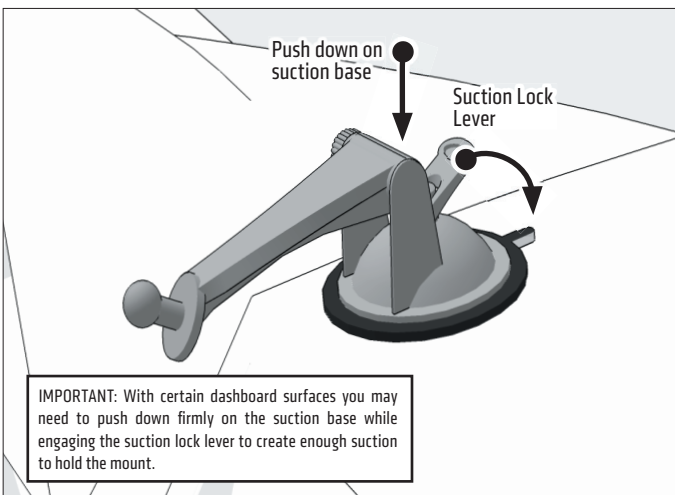

Package Contents:

GN079 – Multi-Surface Sticky Suction Mounting Pedestal

AP013 – Adhesive Mounting Disk

*If the sticky suction base becomes dirty or loses stickiness, rinse under warm water with mild liquid soap and let air dry.

The Garmin brand name and nüvi product name are trademarks or registered trademarks of Garmin International.

DASHBOARD MOUNTING WARNING: THE STICKY SUCTION PEDESTAL SHOULD NOT BE USED ON SOME TYPES OF DASHBOARDS. IT MAY LEAVE A PERMANENT INDENTATION ON DASHBOARD SURFACES MADE OF SOFT VINYL, LEATHER, OR SIMILAR MATERIALS. TO PREVENT PERMANENT INDENTATION MARKS, USE THE INCLUDED ADHESIVE MOUNTING DISK WHEN MOUNTING ON SOFT DASHBOARD SURFACES.

1 Attach pedestal to dash or windshield, engage suction lock.

2 Add holder or adapter (not included).

OPTIONAL: For use on soft vinyl or leather dashboards, use included adhesive mounting disk*.

! Safety Precautions
Do not install Arkon products over an air bag cover or within the air bag deployment zone. Arkon Resources, Inc. assumes no responsibility of liability for injury or death as a result of car crashes and / or air bag deployment.