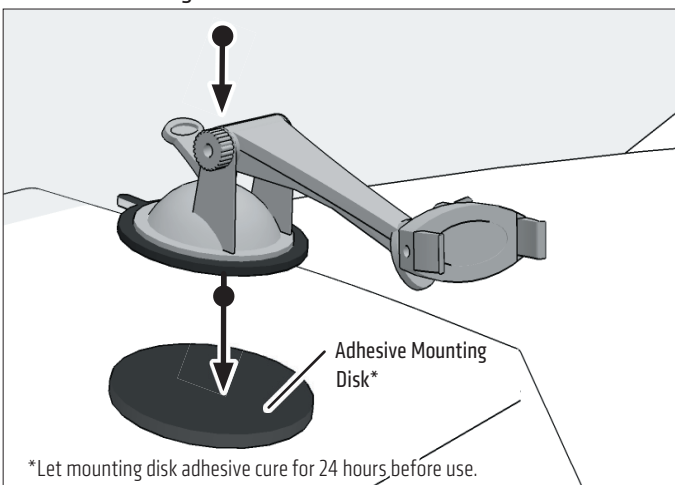

Package Contents:

GN079 – Multi-Surface Sticky Suction Mounting Pedestal

AP013 – Adhesive Mounting Disk

*If the sticky suction base becomes dirty or loses stickiness, rinse under warm water with mild liquid soap and let air dry.

The Garmin brand name and nüvi product name are trademarks or registered trademarks of Garmin International.

DASHBOARD MOUNTING WARNING: THE STICKY SUCTION PEDESTAL SHOULD NOT BE USED ON SOME TYPES OF DASHBOARDS. IT MAY LEAVE A PERMANENT INDENTATION ON DASHBOARD SURFACES MADE OF SOFT VINYL, LEATHER, OR SIMILAR MATERIALS. TO PREVENT PERMANENT INDENTATION MARKS, USE THE INCLUDED ADHESIVE MOUNTING DISK WHEN MOUNTING ON SOFT DASHBOARD SURFACES.

1 Attach pedestal to dash or windshield, engage suction lock.

2 Add holder or adapter (not included).

OPTIONAL: For use on soft vinyl or leather dashboards, use included adhesive mounting disk*.

! Safety Precautions
Do not install Arkon products over an air bag cover or within the air bag deployment zone. Arkon Resources, Inc. assumes no responsibility of liability for injury or death as a result of car crashes and / or air bag deployment.