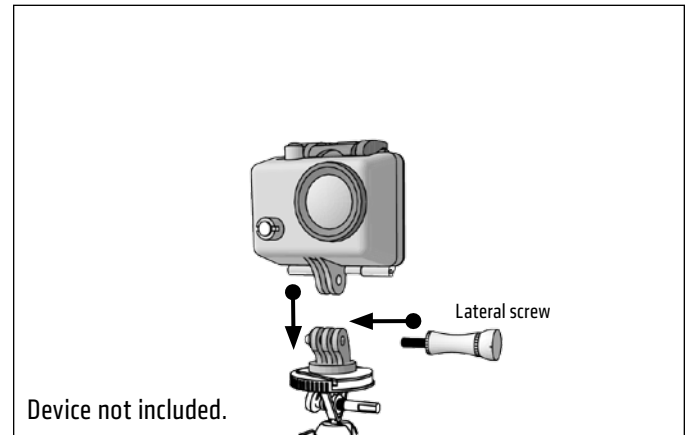

Package Contents:

- (1) **CMPTRIXL-B** – 11" Flexible Tripod
- (1) **SP-1420-SCREW** – 1/4"-20 to GoPro® Lateral Prong Adapter
- (1) **CAMPOUCHXL** – Carrying Bag

GoPro® and HERO® are trademarks or registered trademarks of Woodman Labs, Inc. in the United States and other countries. Arkon Resources, Inc. is not affiliated with Woodman Labs.

- 1** Screw 1/4"-20 to GoPro adapter onto the tripod's mounting bolt.

- 2** Unscrew lateral screw and insert GoPro HERO (sold separately) to the adapter. Re-insert lateral screw.

- 3** Release the 1/4"-20 mount by unscrewing lateral screw and pressing on release tab.