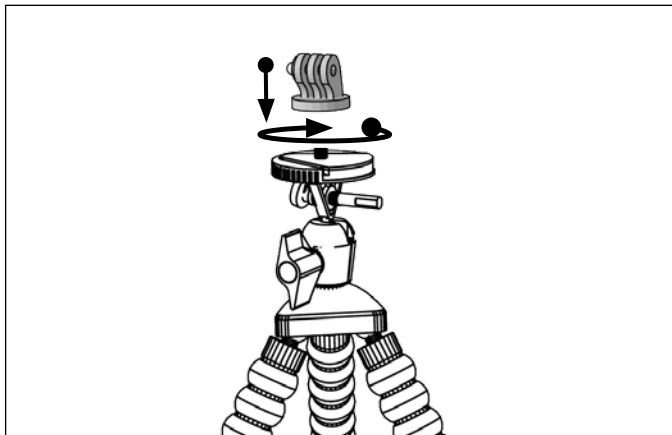

Package Contents:

- (1) **CMPTRIXL-B** – 11" Flexible Tripod
- (1) **SP-1420-SCREW** – 1/4"-20 to GoPro® Lateral Prong Adapter
- (1) **CAMPOUCHXL** – Carrying Bag

GoPro® and HERO® are trademarks or registered trademarks of Woodman Labs, Inc. in the United States and other countries. Arkon Resources, Inc. is not affiliated with Woodman Labs.

- 1** Screw 1/4"-20 to GoPro adapter onto the tripod's mounting bolt.

- 2** Unscrew lateral screw and insert GoPro HERO (sold separately) to the adapter. Re-insert lateral screw.

- 3** Release the 1/4"-20 mount by unscrewing lateral screw and pressing on release tab.