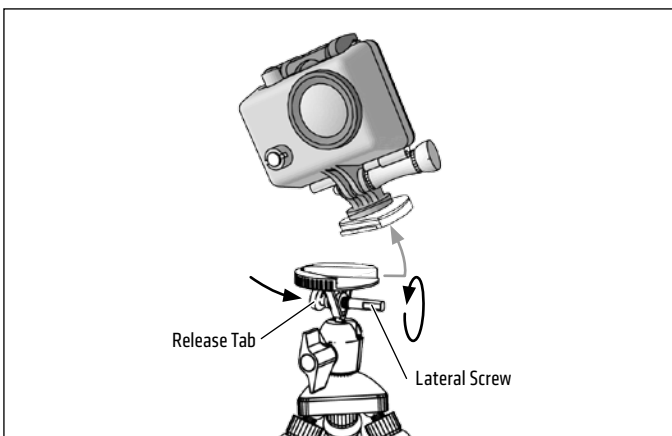

Package Contents:

- (1) **CMPTRIXL-B** – 11" Flexible Tripod
- (1) **SP-1420-SCREW** – 1/4"-20 to GoPro® Lateral Prong Adapter
- (1) **CAMPOUCHXL** – Carrying Bag

GoPro® and HERO® are trademarks or registered trademarks of Woodman Labs, Inc. in the United States and other countries. Arkon Resources, Inc. is not affiliated with Woodman Labs.

- 1** Screw 1/4"-20 to GoPro adapter onto the tripod's mounting bolt.

- 2** Unscrew lateral screw and insert GoPro HERO (sold separately) to the adapter. Re-insert lateral screw.

- 3** Release the 1/4"-20 mount by unscrewing lateral screw and pressing on release tab.