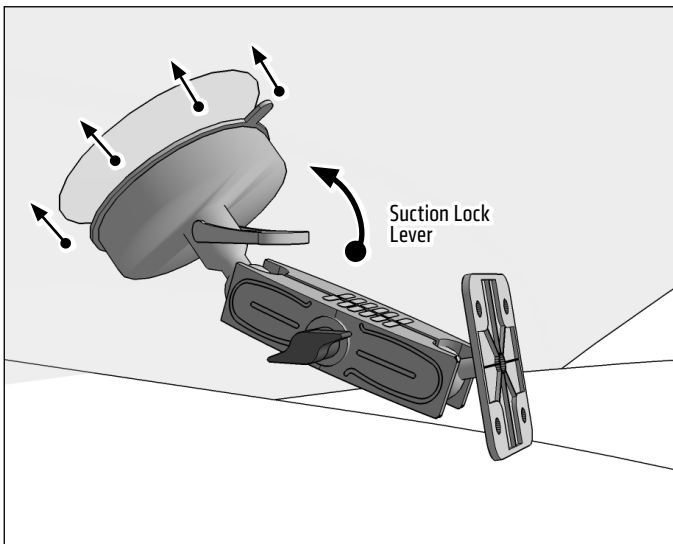

RM080AMPS

Package Contents:

RM080AMPS – Heavy-Duty 80mm Suction Pedestal with 4-Hole AMPS Head

- 1** Attach pedestal to windshield, engage suction lock.

- 2** Attach AMPS-compatible devices, holders, or adapters (not included, sold separately) to the AMPS adapter plate.

- 3** Loosen adjustment knob to adjust position. Retighten to set.

! Safety Precautions

Do not install Arkon products over an airbag cover or within the airbag deployment zone. Arkon Resources, Inc. assumes no responsibility of liability for injury or death as a result of car crashes and / or airbag deployment.