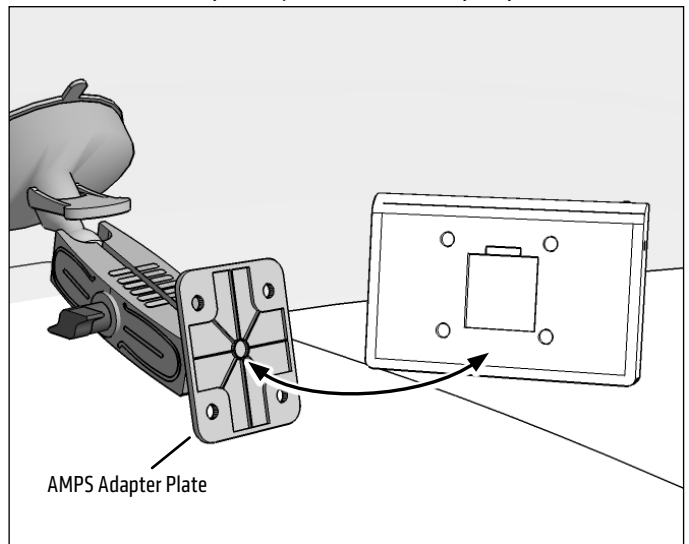

RM080AMPS

Package Contents:

RM080AMPS – Heavy-Duty 80mm Suction Pedestal with 4-Hole AMPS Head

- 1** Attach pedestal to windshield, engage suction lock.

- 2** Attach AMPS-compatible devices, holders, or adapters (not included, sold separately) to the AMPS adapter plate.

- 3** Loosen adjustment knob to adjust position. Retighten to set.

! Safety Precautions

Do not install Arkon products over an airbag cover or within the airbag deployment zone. Arkon Resources, Inc. assumes no responsibility of liability for injury or death as a result of car crashes and / or airbag deployment.