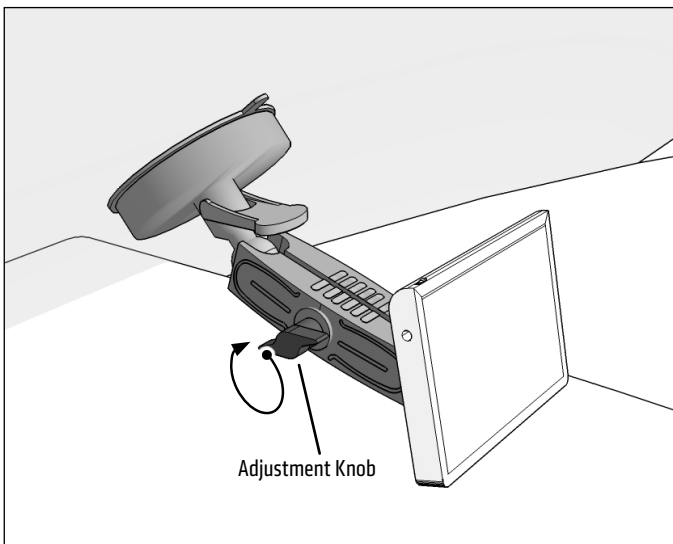

RM080AMPS

Package Contents:

RM080AMPS – Heavy-Duty 80mm Suction Pedestal with 4-Hole AMPS Head

- 1** Attach pedestal to windshield, engage suction lock.

- 2** Attach AMPS-compatible devices, holders, or adapters (not included, sold separately) to the AMPS adapter plate.

- 3** Loosen adjustment knob to adjust position. Retighten to set.

! Safety Precautions

Do not install Arkon products over an airbag cover or within the airbag deployment zone. Arkon Resources, Inc. assumes no responsibility of liability for injury or death as a result of car crashes and / or airbag deployment.