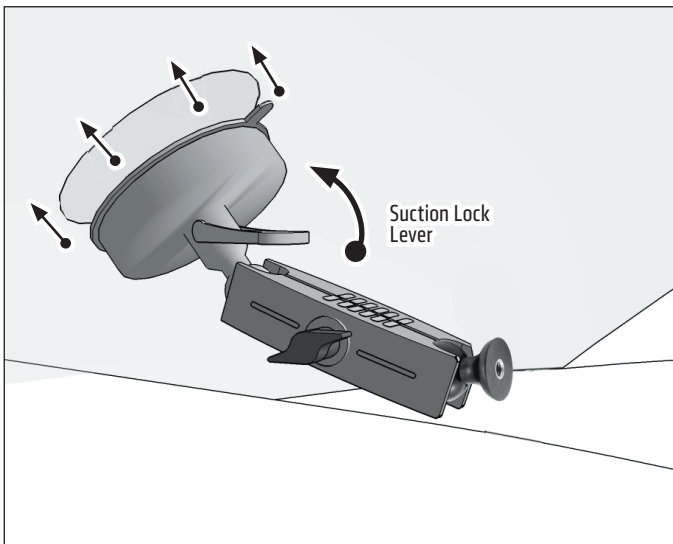

**Package Contents:**

**RM080AMPS** – Robust 80mm Suction Mount with Female 1/4"-20 Head

**RM080CAM**

- 1** Attach pedestal to windshield, engage suction lock.

- 3** Loosen adjustment knob to adjust position. Retighten to set.