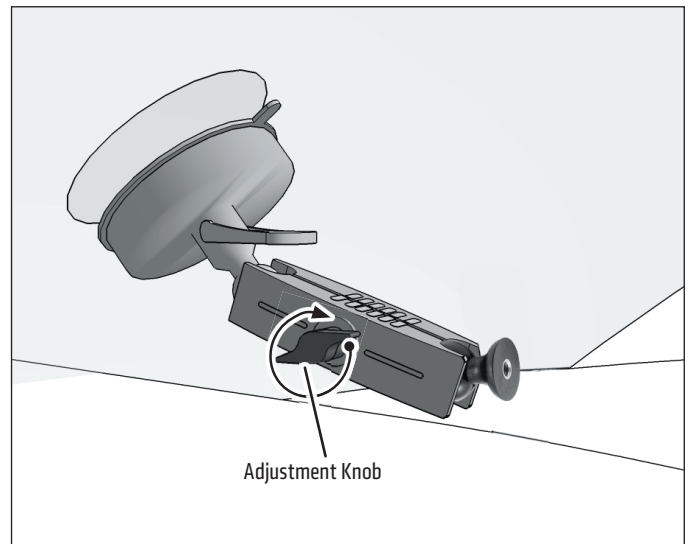

**Package Contents:**

**RM080AMPS** – Robust 80mm Suction Mount with Female 1/4"-20 Head

**RM080CAM**

- 1** Attach pedestal to windshield, engage suction lock.

- 3** Loosen adjustment knob to adjust position. Retighten to set.