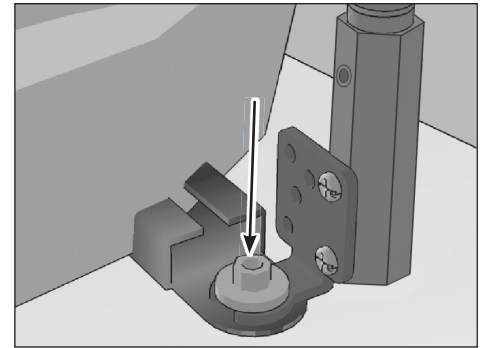

**Package Contents:**

(1) RM08825MM – 18" 25mm Seat Rail or Floor Pedestal

**Warning:** Drilling into the dash, floor, or console may damage the vehicle. Use caution and consult a mobile install professional to avoid drilling into the gas tank, electrical system, or other highly sensitive vehicle componen

**Passenger Seat Bolt Mounting - Option 1:**

- 1 Use a socket wrench to loosen the passenger seat track bolt.
- 2 Insert the seat track bolt bracket.
- 3 Retighten the seat track bolt.

**Floor Mounting - Option 2**

Screw the floor bracket to the mount. (Depending on your vehicle, you may need to change the orientation of the bracket.) Attach the floor / console bracket with screws.

**Optional:** Attach included metal conduit to console to minimize vibration.