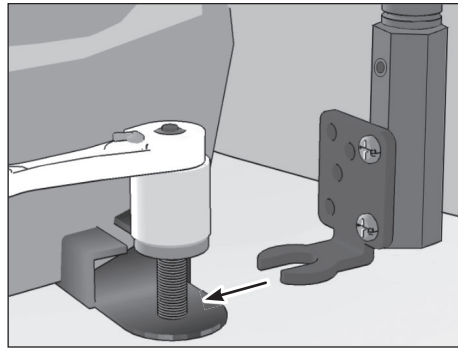

**Package Contents:**

(1) RM08825MM – 18" 25mm Seat Rail or Floor Pedestal

**Warning:** Drilling into the dash, floor, or console may damage the vehicle. Use caution and consult a mobile install professional to avoid drilling into the gas tank, electrical system, or other highly sensitive vehicle componen

**Passenger Seat Bolt Mounting - Option 1:**

- 1 Use a socket wrench to loosen the passenger seat track bolt.
- 2 Insert the seat track bolt bracket.
- 3 Retighten the seat track bolt.

**Floor Mounting - Option 2**

Screw the floor bracket to the mount. (Depending on your vehicle, you may need to change the orientation of the bracket.) Attach the floor / console bracket with screws.

**Optional:** Attach included metal conduit to console to minimize vibration.