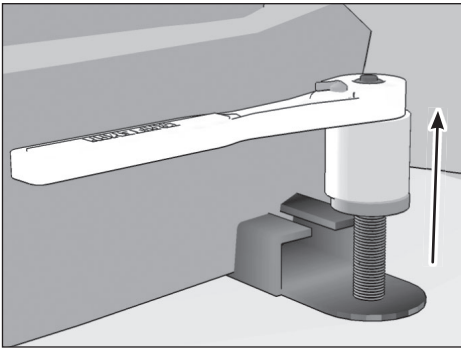

**Package Contents:**

(1) RM08825MM – 18" 25mm Seat Rail or Floor Pedestal

**Warning:** Drilling into the dash, floor, or console may damage the vehicle. Use caution and consult a mobile install professional to avoid drilling into the gas tank, electrical system, or other highly sensitive vehicle componen

**Passenger Seat Bolt Mounting - Option 1:**

- 1 Use a socket wrench to loosen the passenger seat track bolt.
- 2 Insert the seat track bolt bracket.
- 3 Retighten the seat track bolt.

**Floor Mounting - Option 2**

Screw the floor bracket to the mount. (Depending on your vehicle, you may need to change the orientation of the bracket.) Attach the floor / console bracket with screws.

**Optional:** Attach included metal conduit to console to minimize vibration.