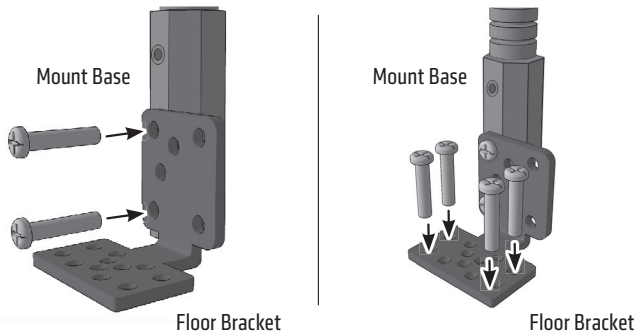

**Package Contents:**

(1) RM08825MM – 18" 25mm Seat Rail or Floor Pedestal

**Warning:** Drilling into the dash, floor, or console may damage the vehicle. Use caution and consult a mobile install professional to avoid drilling into the gas tank, electrical system, or other highly sensitive vehicle componen

**Passenger Seat Bolt Mounting - Option 1:**

- 1 Use a socket wrench to loosen the passenger seat track bolt.
- 2 Insert the seat track bolt bracket.
- 3 Retighten the seat track bolt.

**Floor Mounting - Option 2**

Screw the floor bracket to the mount. (Depending on your vehicle, you may need to change the orientation of the bracket.) Attach the floor / console bracket with screws.

**Optional:** Attach included metal conduit to console to minimize vibration.