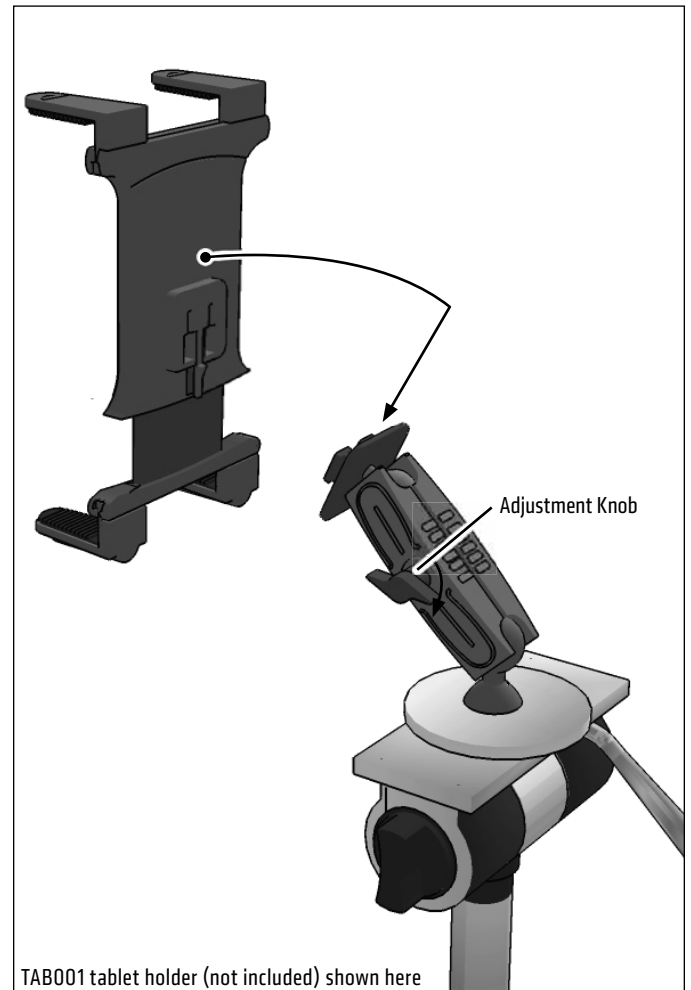

RM14202T

**Package Contents:**

- (1) SP-RM200 – Robust Series Mount Shaft
- (1) APRM2T – 25mm Ball to Dual T-Tab Adapter
- (1) SP142025MM – 1/4"-20 to 25mm Ball Adapter

For use with any 1/4"-20 compatible tripod.

- 1 Screw tripod mount onto tripod.

- 2b You can also attach a dual TW Broadcaster setup (not included) for dual live streaming from a camera tripod.

- 2a A) Attach Dual-T compatible tablet/phone holder or adapter (not included) by sliding the Dual T-Tabs of the pedestal into the Dual T-Slots of the holder and pushing down to lock.