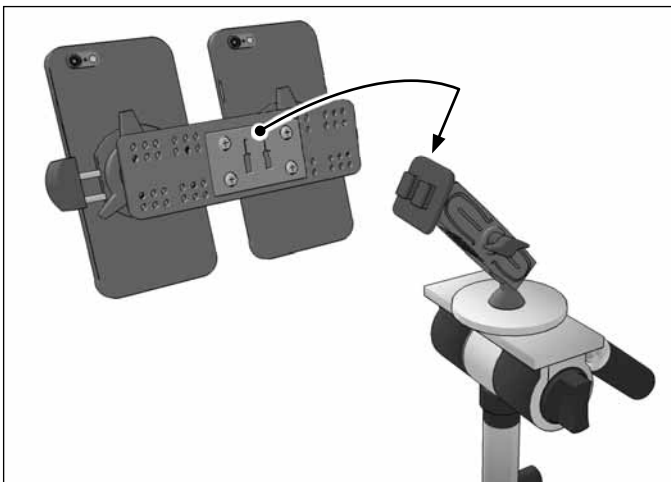

RM14202T

**Package Contents:**

- (1) SP-RM200 – Robust Series Mount Shaft
- (1) APRM2T – 25mm Ball to Dual T-Tab Adapter
- (1) SP142025MM – 1/4"-20 to 25mm Ball Adapter

For use with any 1/4"-20 compatible tripod.

- 1 Screw tripod mount onto tripod.

- 2b You can also attach a dual TW Broadcaster setup (not included) for dual live streaming from a camera tripod.

- 2a A) Attach Dual-T compatible tablet/phone holder or adapter (not included) by sliding the Dual T-Tabs of the pedestal into the Dual T-Slots of the holder and pushing down to lock.