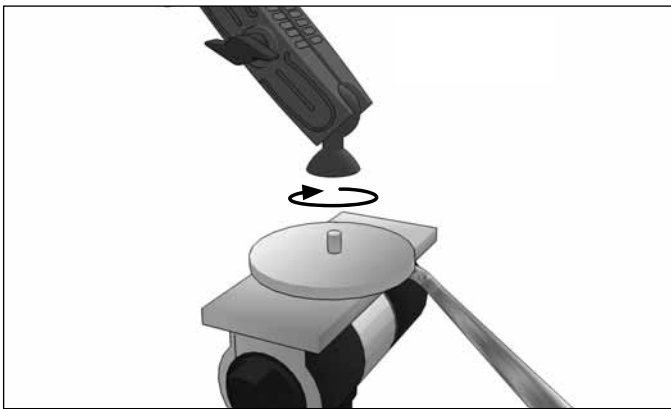

RM14202T

**Package Contents:**

- (1) SP-RM200 – Robust Series Mount Shaft
- (1) APRM2T – 25mm Ball to Dual T-Tab Adapter
- (1) SP142025MM – 1/4"-20 to 25mm Ball Adapter

For use with any 1/4"-20 compatible tripod.

- 1 Screw tripod mount onto tripod.

- 2b You can also attach a dual TW Broadcaster setup (not included) for dual live streaming from a camera tripod.

- 2a A) Attach Dual-T compatible tablet/phone holder or adapter (not included) by sliding the Dual T-Tabs of the pedestal into the Dual T-Slots of the holder and pushing down to lock.