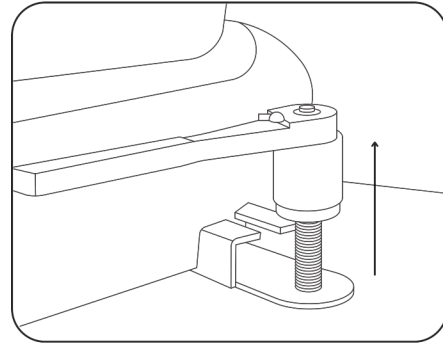

APMAMPS25MM

SP-RM250

RM08825AL

Includes:

- 1 - Metal 4-Hole AMPS to 25mm Ball Adapter (APMAMPS25MM)
- 1 - Robust™ Series 3.75 inch Shaft Arm (SP-RM250)
- 1 - Seat Rail Pedestal Kit (RM08825AL)

Seat Rail Kit Hardware Specifications:

- 1 - Metal conduit (SPCONDUIT)
- 1 - Floor mounting bracket
- 4 - Phillips rounded heads screws (18-8 Stainless Steel, M4.2 Screw Size 25mm Long)

1

Assemble the components

Turn the shaft knob counterclockwise to loosen it. Next, attach the 25mm ball adapters to both ends. Finally, tighten the shaft to secure everything in place.

2

Option 1 - Mounting the Passenger Seat Bolt

Utilize a socket wrench to loosen the bolt on the passenger seat track. Then, insert the seat track bolt bracket. Finally, tighten the seat track bolt securely.