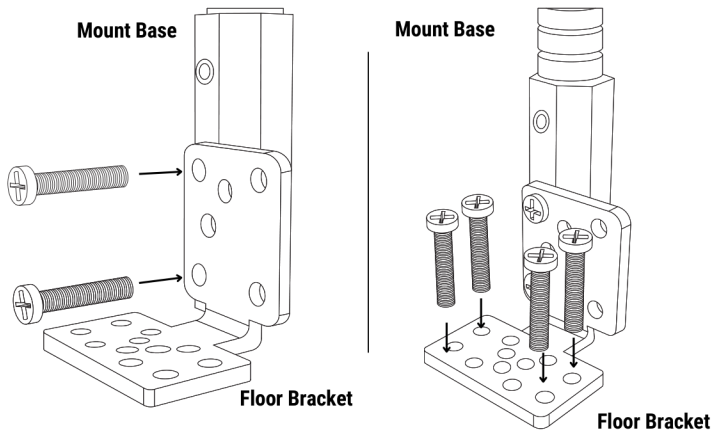

- 1 - Metal conduit (SPCONDUIT)
- 1 - Floor mounting bracket
- 4 - Phillips rounded heads screws (18-8 Stainless Steel, M4.2 Screw Size 25mm Long)

1

Assemble the components

Turn the shaft knob counterclockwise to loosen it. Next, attach the 25mm ball adapters to both ends. Finally, tighten the shaft to secure everything in place.

2

Option 1 - Mounting the Passenger Seat Bolt

Utilize a socket wrench to loosen the bolt on the passenger seat track. Then, insert the seat track bolt bracket. Finally, tighten the seat track bolt securely.

WARNING

CHOKING HAZARD - Keep out of reach from children under 8 yrs. as they can choke or suffocate on parts included with this system

WARNING

Arkon® is not responsible for any damages caused to your device or yourself due to the installation or use of this mount. Do not install Arkon® products near areas that interfere with operation of vehicles. Arkon® assumes no responsibility or liability for injury or death as a result of failure to install in a safe location. Arkon® is not responsible for any damages caused to vehicles, product, or people due to the installation or use of this product.

Continued on page 2

3 Option 2 - Floor Mounting

Fasten the floor bracket to the mount. (Adjust the bracket's orientation as needed for your vehicle). Secure the floor/console bracket in place using screws.