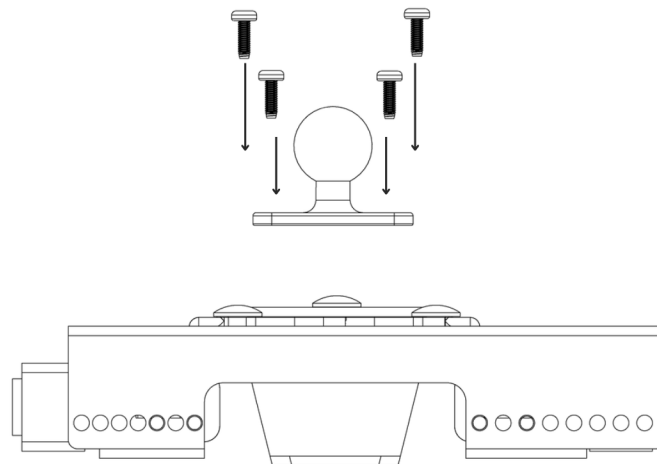

- 1 - Metal conduit (SPCONDUIT)
- 1 - Floor mounting bracket
- 4 - Phillips rounded heads screws (18-8 Stainless Steel, M4.2 Screw Size 25mm Long)

1

Assemble the components

Turn the shaft knob counterclockwise to loosen it. Next, attach the 25mm ball adapters to both ends. Finally, tighten the shaft to secure everything in place.

Continued on page 2

3 Option 2 - Floor Mounting

Fasten the floor bracket to the mount. (Adjust the bracket's orientation as needed for your vehicle). Secure the floor/console bracket in place using screws.

4 Optional Step: Metal Conduit

Connect the provided metal conduit to the console to reduce vibration.

5 Fully Assembled

Refer to the image below for the full assembled product.

6 Install a AMPS holder that is compatible

Connect a 4-Hole AMPS compatible holder (sold separately) to the AMPS adapter to establish a full mount system.

WARNING

CHOKING HAZARD - Keep out of reach from children under 8 yrs. as they can choke or suffocate on parts included with this system