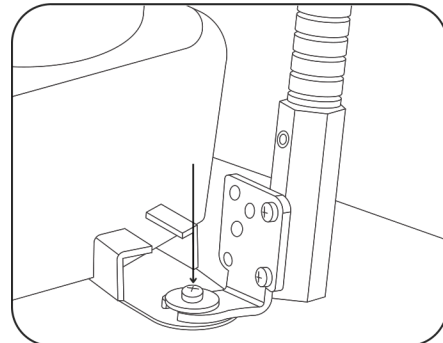

APMAMPS25MM

SP-RM250

RM08825AL

Includes:

- 1 - Metal 4-Hole AMPS to 25mm Ball Adapter (APMAMPS25MM)
- 1 - Robust™ Series 3.75 inch Shaft Arm (SP-RM250)
- 1 - Seat Rail Pedestal Kit (RM08825AL)

Seat Rail Kit Hardware Specifications:

- 1 - Metal conduit (SPCONDUIT)
- 1 - Floor mounting bracket
- 4 - Phillips rounded heads screws (18-8 Stainless Steel, M4.2 Screw Size 25mm Long)

1

Assemble the components

Turn the shaft knob counterclockwise to loosen it. Next, attach the 25mm ball adapters to both ends. Finally, tighten the shaft to secure everything in place.

2

Option 1 - Mounting the Passenger Seat Bolt

Utilize a socket wrench to loosen the bolt on the passenger seat track. Then, insert the seat track bolt bracket. Finally, tighten the seat track bolt securely.