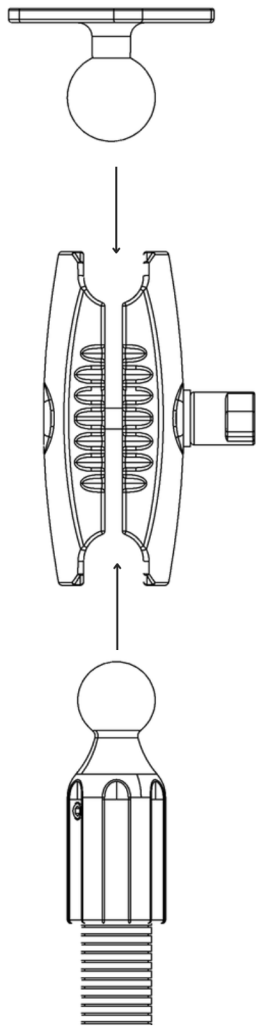

APMAMPS25MM

SP-RM250

RM08825AL

Includes:

- 1 - Metal 4-Hole AMPS to 25mm Ball Adapter (APMAMPS25MM)
- 1 - Robust™ Series 3.75 inch Shaft Arm (SP-RM250)
- 1 - Seat Rail Pedestal Kit (RM08825AL)

Seat Rail Kit Hardware Specifications:

- 1 - Metal conduit (SPCONDUIT)
- 1 - Floor mounting bracket
- 4 - Phillips rounded heads screws (18-8 Stainless Steel, M4.2 Screw Size 25mm Long)

1

Assemble the components

Turn the shaft knob counterclockwise to loosen it. Next, attach the 25mm ball adapters to both ends. Finally, tighten the shaft to secure everything in place.

2

Option 1 - Mounting the Passenger Seat Bolt

Utilize a socket wrench to loosen the bolt on the passenger seat track. Then, insert the seat track bolt bracket. Finally, tighten the seat track bolt securely.