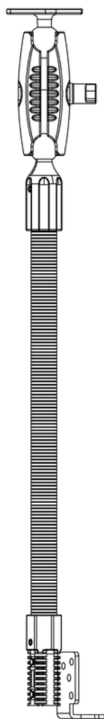

5 Fully Assembled

Refer to the image below for the full assembled product.