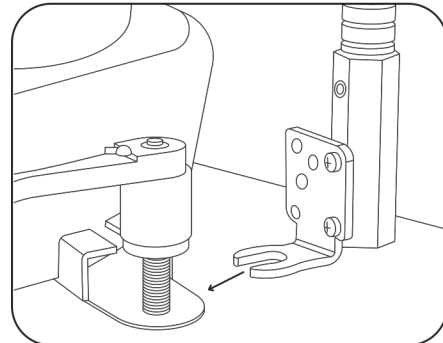

- 1 - Metal conduit (SPCONDUIT)
- 1 - Floor mounting bracket
- 4 - Phillips rounded heads screws (18-8 Stainless Steel, M4.2 Screw Size 25mm Long)

1

Assemble the components

Turn the shaft knob counterclockwise to loosen it. Next, attach the 25mm ball adapters to both ends. Finally, tighten the shaft to secure everything in place.

2

Option 1 - Mounting the Passenger Seat Bolt

Utilize a socket wrench to loosen the bolt on the passenger seat track. Then, insert the seat track bolt bracket. Finally, tighten the seat track bolt securely.