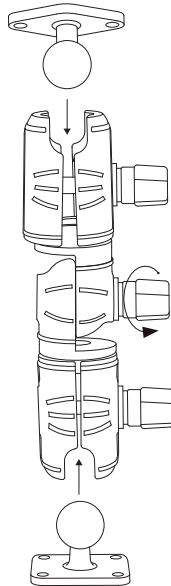

### Includes:

- 1 - Manual
- 1 - Metal 4-Hole AMPS to 25mm Ball Adapter (APMAMPS25MM)
- 1 - Robust Ratcheting Swivel Shaft Arm (SPRMSRA)
- 1 - Diamond-Shaped Metal 25mm Ball Adapter (APD2MAMPS25)

**Note:** Screws are not included in the packaging for this product.

### Assemble the components

Locate the package containing the Metal 4-Hole AMPS Adapter, the Ratchet Swivel Shaft Arm, and the Diamond-Shaped Metal 25mm Ball Adapter. To attach the Metal 4-Hole AMPS Adapter, turn one of the end knobs in a counterclockwise direction to create room for the adapter. Once you have placed the adapter, turn the knob in a clockwise direction to ensure that it is securely attached. Repeat this process for the Diamond-Shaped Metal Ball Adapter.

### Optional - Adjust the center knob to reposition the mount

Turn the center knob counterclockwise to move the arm left or right. Once locating the preferred angled, turn the knob clockwise to tighten the position.