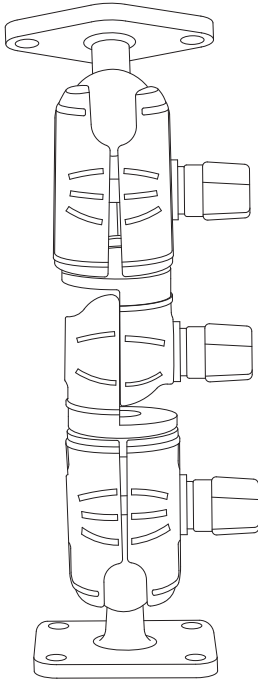

# RMSRAD2MAMPS | Arkon® Robust Ratchet Extension Arm with Metal AMPS and Diamond Mount Plates

### Includes:

- 1 - Manual
- 1 - Metal 4-Hole AMPS to 25mm Ball Adapter (APMAMPS25MM)
- 1 - Robust Ratcheting Swivel Shaft Arm (SPRMSRA)
- 1 - Diamond-Shaped Metal 25mm Ball Adapter (APD2MAMPS25)

**Note:** Screws are not included in the packaging for this product.

### Assemble the components

Locate the package containing the Metal 4-Hole AMPS Adapter, the Ratchet Swivel Shaft Arm, and the Diamond-Shaped Metal 25mm Ball Adapter. To attach the Metal 4-Hole AMPS Adapter, turn one of the end knobs in a counterclockwise direction to create room for the adapter. Once you have placed the adapter, turn the knob in a clockwise direction to ensure that it is securely attached. Repeat this process for the Diamond-Shaped Metal Ball Adapter.