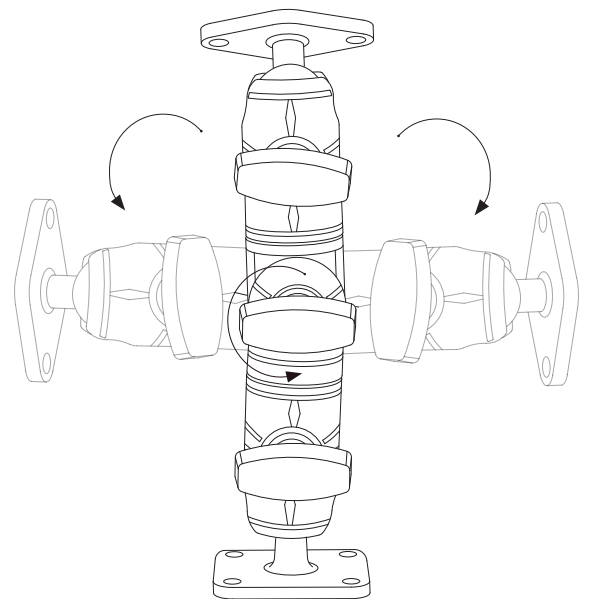

### Includes:

- 1 - Manual
- 1 - Metal 4-Hole AMPS to 25mm Ball Adapter (APMAMPS25MM)
- 1 - Robust Ratcheting Swivel Shaft Arm (SPRMSRA)
- 1 - Diamond-Shaped Metal 25mm Ball Adapter (APD2MAMPS25)

**Note:** Screws are not included in the packaging for this product.

### Assemble the components

Locate the package containing the Metal 4-Hole AMPS Adapter, the Ratchet Swivel Shaft Arm, and the Diamond-Shaped Metal 25mm Ball Adapter. To attach the Metal 4-Hole AMPS Adapter, turn one of the end knobs in a counterclockwise direction to create room for the adapter. Once you have placed the adapter, turn the knob in a clockwise direction to ensure that it is securely attached. Repeat this process for the Diamond-Shaped Metal Ball Adapter.

### Optional - Adjust the center knob to reposition the mount

Turn the center knob counterclockwise to move the arm left or right. Once locating the preferred angled, turn the knob clockwise to tighten the position.