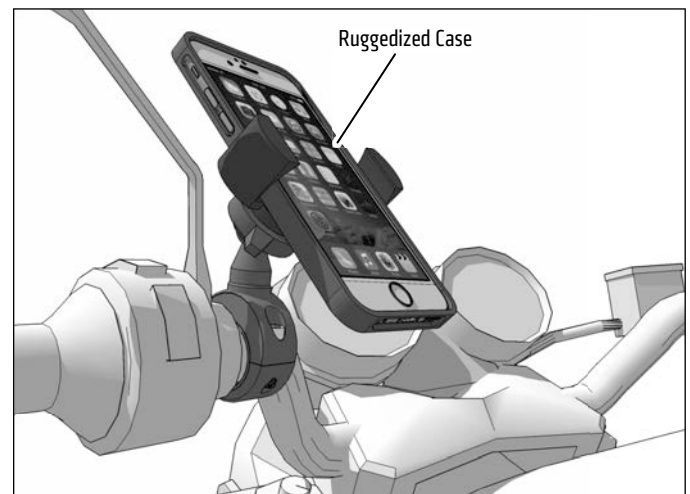

1. **4** RoadVise Holders work best with smartphones using a case. For maximum grip, make sure to use a ruggedized case while using this product.