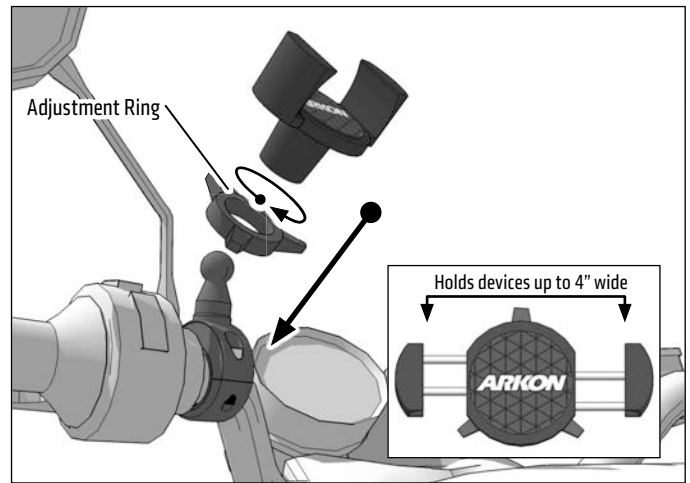

Package Contents:

- RV001WR** – RoadVise™ Premium Universal Smartphone Holder with Ring
- MC2C**– Premium Motorcycle Handlebar Mount - Chrome
- 68111-K** – Handlebar Spacer Rings

Three handlebar spacer/adapter rings of different widths are also included with the mount. Choose the appropriate size for optimum mounting to your handlebar.

IMPORTANT: Do not overtighten ring. Overtightening ring may damage threads on holder and also make it difficult to adjust holder.

Compatibility:

For handlebars and poles .85"-1.2" (21.68mm-30mm) in diameter. Fits smartphones with cases weighing up to 2 pounds and measuring up to 4" wide.

- 1** Place appropriate handlebar spacer/adapter ring around handlebar. Attach mount to handlebar around spacer. Use the included hex key to securely tighten both mounting screws.

- 2** Place adjustment ring over the mount's ball. Snap the RoadVise Holder onto the mount and tighten adjustment ring to set position.

- 3** Using two hands, insert the phone into the holder by pushing the device into one of the spring-loaded legs. Expand the other leg and fully insert device until it lays flat against the blue rubber pad.