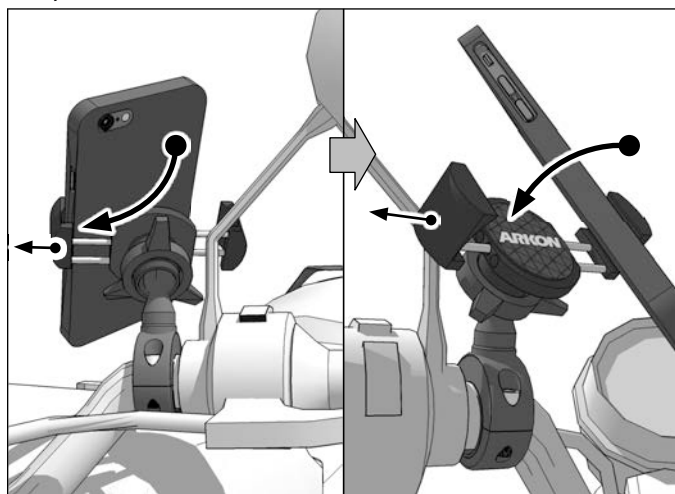

Package Contents:

- RV001WR** – RoadVise™ Premium Universal Smartphone Holder with Ring
- MC2C**– Premium Motorcycle Handlebar Mount - Chrome
- 68111-K** – Handlebar Spacer Rings

Three handlebar spacer/adapter rings of different widths are also included with the mount. Choose the appropriate size for optimum mounting to your handlebar.

IMPORTANT: Do not overtighten ring. Overtightening ring may damage threads on holder and also make it difficult to adjust holder.

Compatibility:

For handlebars and poles .85"-1.2" (21.68mm-30mm) in diameter. Fits smartphones with cases weighing up to 2 pounds and measuring up to 4" wide.

- 1** Place appropriate handlebar spacer/adapter ring around handlebar. Attach mount to handlebar around spacer. Use the included hex key to securely tighten both mounting screws.

- 2** Place adjustment ring over the mount's ball. Snap the RoadVise Holder onto the mount and tighten adjustment ring to set position.

- 3** Using two hands, insert the phone into the holder by pushing the device into one of the spring-loaded legs. Expand the other leg and fully insert device until it lays flat against the blue rubber pad.