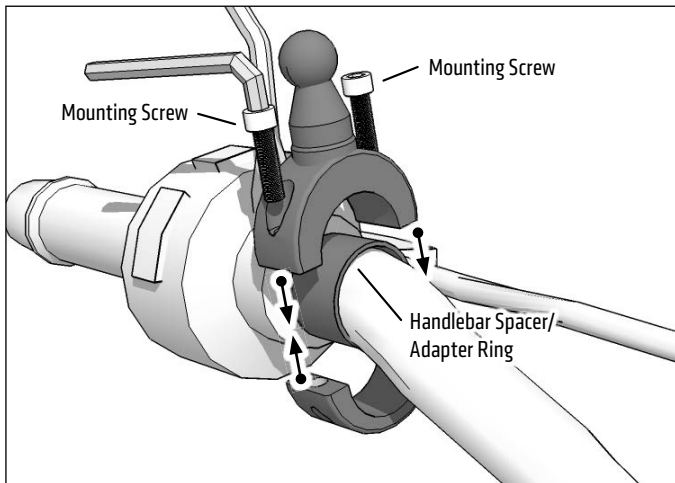

Package Contents:

- RV001WR** – RoadVise™ Premium Universal Smartphone Holder with Ring
- MC2C**– Premium Motorcycle Handlebar Mount - Chrome
- 68111-K** – Handlebar Spacer Rings

Three handlebar spacer/adapter rings of different widths are also included with the mount. Choose the appropriate size for optimum mounting to your handlebar.

IMPORTANT: Do not overtighten ring. Overtightening ring may damage threads on holder and also make it difficult to adjust holder.

Compatibility:

For handlebars and poles .85"-1.2" (21.68mm-30mm) in diameter. Fits smartphones with cases weighing up to 2 pounds and measuring up to 4" wide.

- 1** Place appropriate handlebar spacer/adapter ring around handlebar. Attach mount to handlebar around spacer. Use the included hex key to securely tighten both mounting screws.

- 2** Place adjustment ring over the mount's ball. Snap the RoadVise Holder onto the mount and tighten adjustment ring to set position.

- 3** Using two hands, insert the phone into the holder by pushing the device into one of the spring-loaded legs. Expand the other leg and fully insert device until it lays flat against the blue rubber pad.