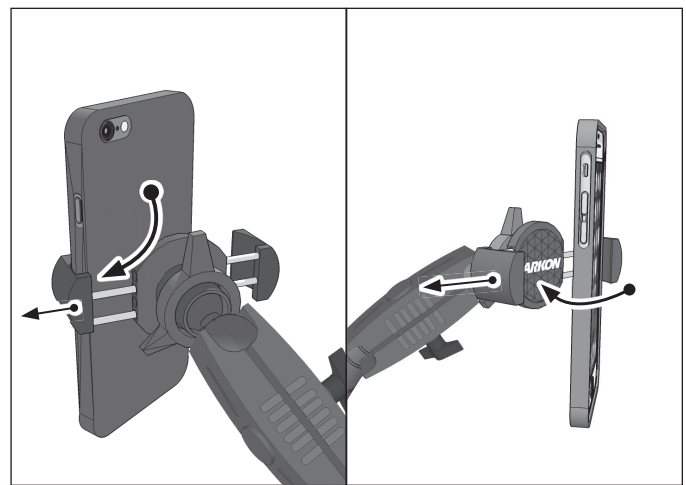

**Option 1: Passenger Seat Bolt Mounting**

(A) Use a socket wrench to loosen the passenger seat track bolt. (B) Insert the seat track bolt bracket. (C) Retighten the seat track bolt.

**Option 2: Floor Mounting**

(D) Screw the floor bracket to the mount. (Depending on your vehicle, you may need to change the orientation of the bracket.) (E) Attach the floor / console bracket with screws.

**Combining the Mount and RoadVise Holder**

- 1 Attach the Robust shaft arm to the seat rail mount, attach the adapter to the shaft and tighten adjustment ring. Pass adapter through tightening ring and snap RoadVise holder to adapter. Tighten ring.

- 2 Using two hands, insert the phone into the holder by pushing the device into one of the spring-loaded legs. Expand the other leg and fully insert device until it lays flat against the blue rubber pad.