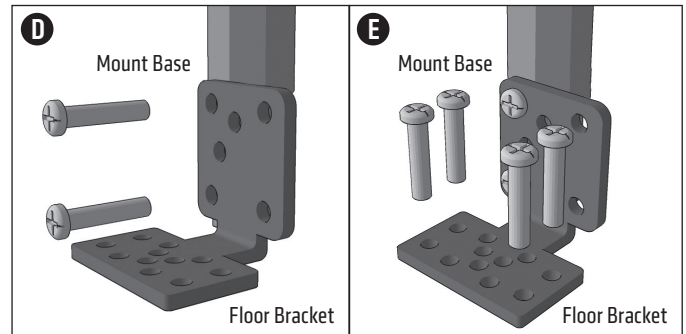

**Warning:** Drilling into the dash, floor, or console may damage the vehicle. Use caution and consult a mobile install professional to avoid drilling into the gas tank, electrical system, or other highly sensitive vehicle components.

**Option 1: Passenger Seat Bolt Mounting**

(A) Use a socket wrench to loosen the passenger seat track bolt. (B) Insert the seat track bolt bracket. (C) Retighten the seat track bolt.

**Option 2: Floor Mounting**

(D) Screw the floor bracket to the mount. (Depending on your vehicle, you may need to change the orientation of the bracket.) (E) Attach the floor / console bracket with screws.

**Combining the Mount and RoadVise Holder**

- 1 Attach the Robust shaft arm to the seat rail mount, attach the adapter to the shaft and tighten adjustment ring. Pass adapter through tightening ring and snap RoadVise holder to adapter. Tighten ring.