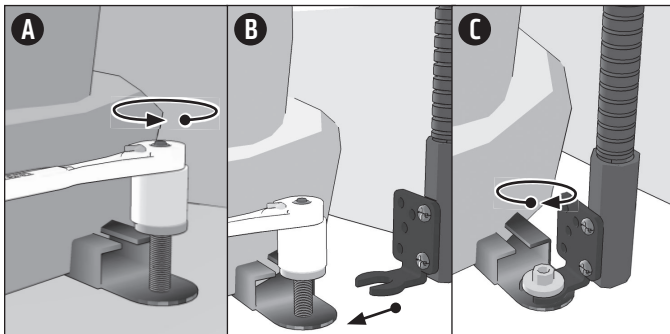

Package Contents:

- (1) RM08825AL – 18" 25mm Seat Rail or Floor Mount
- (1) RV001WR – RoadVise™ Smartphone Holder
- (1) SP-RM250 – Robust Mount Shaft Arm
- (1) SP25MM17 – 25mm Ball to 17mm Ball Adapter

IMPORTANT: Do not overtighten ring. Overtightening ring may damage threads on holder and also make it difficult to adjust holder.

Compatibility: Fits smartphones with cases weighing up to 2 pounds and measuring up to 4" wide.

Warning: Drilling into the dash, floor, or console may damage the vehicle. Use caution and consult a mobile install professional to avoid drilling into the gas tank, electrical system, or other highly sensitive vehicle components.

Option 1: Passenger Seat Bolt Mounting

(A) Use a socket wrench to loosen the passenger seat track bolt. (B) Insert the seat track bolt bracket. (C) Retighten the seat track bolt.

Option 2: Floor Mounting

(D) Screw the floor bracket to the mount. (Depending on your vehicle, you may need to change the orientation of the bracket.) (E) Attach the floor / console bracket with screws.

Combining the Mount and RoadVise Holder

1. 1 Attach the Robust shaft arm to the seat rail mount, attach the adapter to the shaft and tighten adjustment ring. Pass adapter through tightening ring and snap RoadVise holder to adapter. Tighten ring.

1. 2 Using two hands, insert the phone into the holder by pushing the device into one of the spring-loaded legs. Expand the other leg and fully insert device until it lays flat against the blue rubber pad.

! Safety Precautions
Do not install Arkon products over an air bag cover or within the air bag deployment zone. Arkon Resources, Inc. assumes no responsibility of liability for injury or death as a result of car crashes and / or air bag deployment.