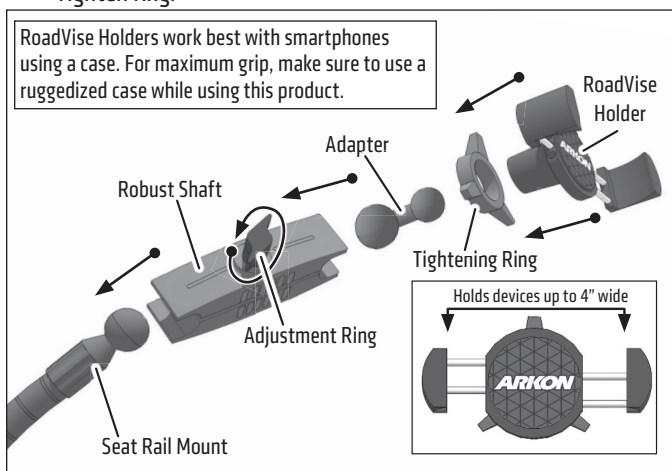

**Warning:** Drilling into the dash, floor, or console may damage the vehicle. Use caution and consult a mobile install professional to avoid drilling into the gas tank, electrical system, or other highly sensitive vehicle components.

**Option 1: Passenger Seat Bolt Mounting**

(A) Use a socket wrench to loosen the passenger seat track bolt. (B) Insert the seat track bolt bracket. (C) Retighten the seat track bolt.

**Option 2: Floor Mounting**

(D) Screw the floor bracket to the mount. (Depending on your vehicle, you may need to change the orientation of the bracket.) (E) Attach the floor / console bracket with screws.

**Combining the Mount and RoadVise Holder**

- 1 Attach the Robust shaft arm to the seat rail mount, attach the adapter to the shaft and tighten adjustment ring. Pass adapter through tightening ring and snap RoadVise holder to adapter. Tighten ring.