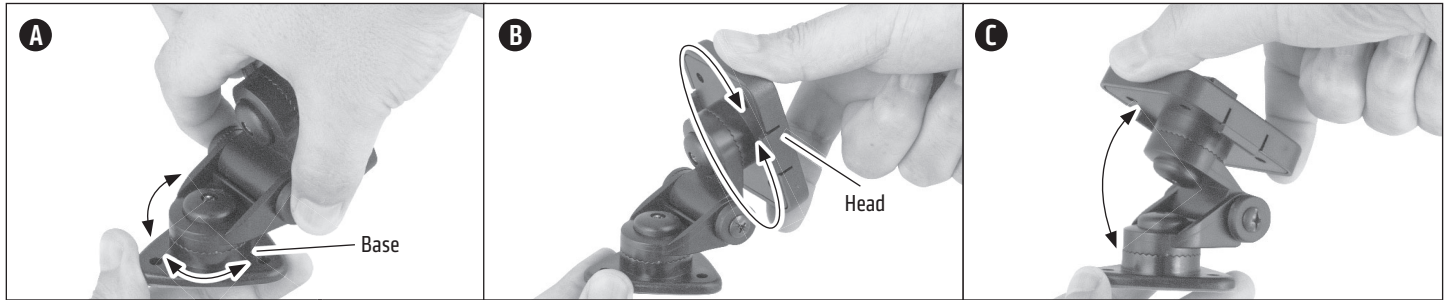

- Package Contents:**  
 (1) CM048-2 - 1" Multi-Angle Adhesive Dashboard Mount  
 (1) SM040-2 - Mega Grip Universal Phone Holder  
 (1) Alcohol Cleaning Pad

**Warning:** Drilling into dash, floor, or console will permanently damage the vehicle. Use caution and consult a mobile install professional to avoid drilling into the gas tank, electrical system or other highly sensitive vehicle components.

**1** The multi-angle mount base can be positioned by **(A)** twisting the base to the right or left, **(B)** twisting the head to the right or left, or **(C)** tilting the head forward or back. Note that some pressure is required to adjust the ratcheted mount base.

**2** **(D)** Attach holder to the mount by inserting the Dual T-Tabs on the mount head into the Dual T-Slots of the holder. **(E)** Push up on the holder until it clicks into place to securely attach.

**3** **(F)** Press the release button to open arms. **(G)** Place the device into the holder with the device sitting on the adjustable support legs. Clamp the holder arms inward to firmly grasp the device.