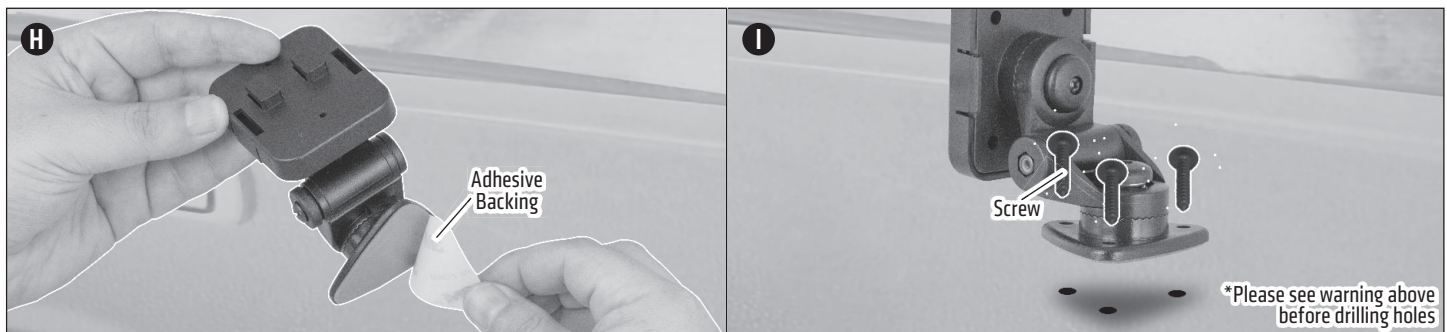

Safety Precautions
Do not reposition the pedestal while cycling or driving. Arkon Resources, Inc. does not promote the adjustment of mobile devices except when the bicycle or vehicle is safely parked or stopped.

Arkon is not responsible for any damages caused to your bicycle or vehicle, your device, or yourself due to the installation or use of this product.

ARKON MOUNTS

Consumer Hotline: www.arkon.com
USA (800) 841-0884 Arcadia, CA 91006 USA
INT'L (626) 254-9005 Designed in USA | Made in Taiwan
Monday - Friday 9am - 5pm, PST © Copyright 2021 Arkon Resources, Inc.