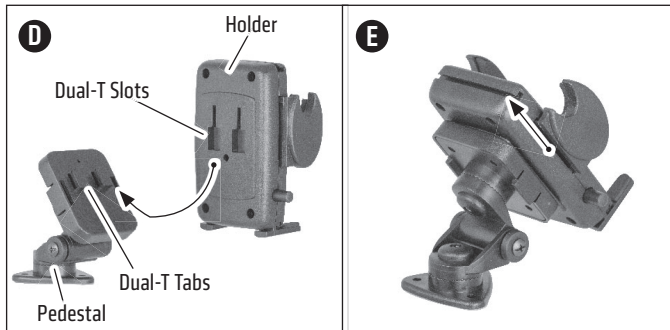

- Package Contents:**  
 (1) CM048-2 - 1" Multi-Angle Adhesive Dashboard Mount  
 (1) SM040-2 - Mega Grip Universal Phone Holder  
 (1) Alcohol Cleaning Pad

**Warning:** Drilling into dash, floor, or console will permanently damage the vehicle. Use caution and consult a mobile install professional to avoid drilling into the gas tank, electrical system or other highly sensitive vehicle components.

**1** The multi-angle mount base can be positioned by **(A)** twisting the base to the right or left, **(B)** twisting the head to the right or left, or **(C)** tilting the head forward or back. Note that some pressure is required to adjust the ratcheted mount base.

**2** **(D)** Attach holder to the mount by inserting the Dual T-Tabs on the mount head into the Dual T-Slots of the holder. **(E)** Push up on the holder until it clicks into place to securely attach.

**3** **(F)** Press the release button to open arms. **(G)** Place the device into the holder with the device sitting on the adjustable support legs. Clamp the holder arms inward to firmly grasp the device.