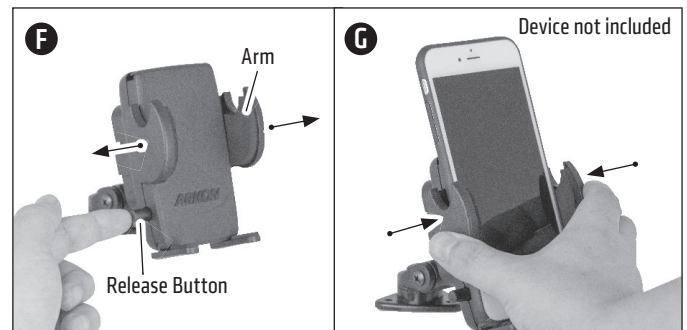

- Package Contents:**  
 (1) CM048-2 - 1" Multi-Angle Adhesive Dashboard Mount  
 (1) SM040-2 - Mega Grip Universal Phone Holder  
 (1) Alcohol Cleaning Pad

**Warning:** Drilling into dash, floor, or console will permanently damage the vehicle. Use caution and consult a mobile install professional to avoid drilling into the gas tank, electrical system or other highly sensitive vehicle components.

**1** The multi-angle mount base can be positioned by **(A)** twisting the base to the right or left, **(B)** twisting the head to the right or left, or **(C)** tilting the head forward or back. Note that some pressure is required to adjust the ratcheted mount base.

**2** **(D)** Attach holder to the mount by inserting the Dual T-Tabs on the mount head into the Dual T-Slots of the holder. **(E)** Push up on the holder until it clicks into place to securely attach.

**3** **(F)** Press the release button to open arms. **(G)** Place the device into the holder with the device sitting on the adjustable support legs. Clamp the holder arms inward to firmly grasp the device.