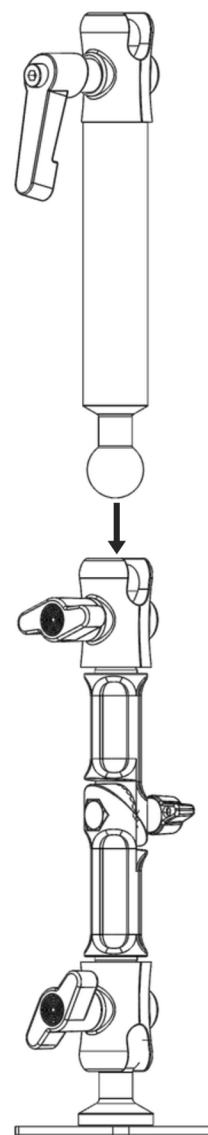

SPEXT20MM65

Includes:

1 - 6.5" Extension Pole - 20mm Compatible

1 Attaching an adapter

To insert a 20mm compatible adapter, turn the knob counterclockwise to create enough space.

2 Attach a suitable mount

Connect a 20mm compatible mount to the bottom of the component to extend an existing mount.