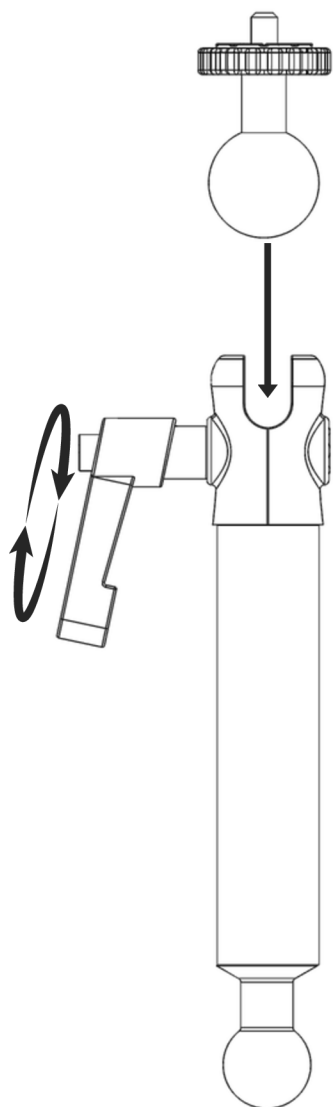

SPEXT20MM65

Includes:

1 - 6.5" Extension Pole - 20mm Compatible

1 Attaching an adapter

To insert a 20mm compatible adapter, turn the knob counterclockwise to create enough space.

2 Attach a suitable mount

Connect a 20mm compatible mount to the bottom of the component to extend an existing mount.