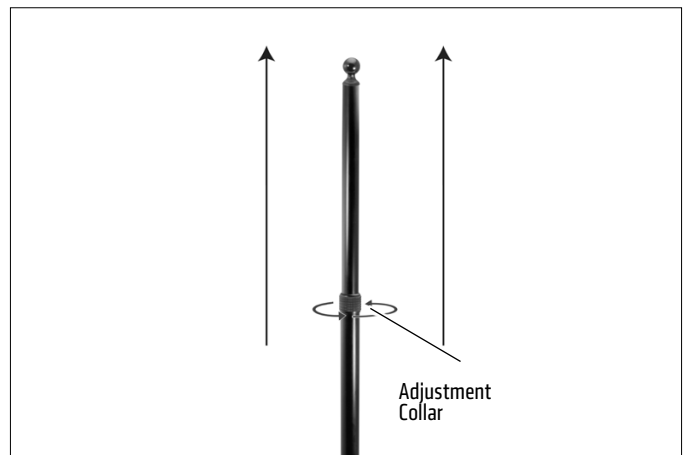

**Package Contents:**

**(1) SPRMCLAMPL29** – Clamp and Extendable 17-29 inch Pole with 25mm (1 inch) Ball

SPRMCLAMPL29 opens to clamp to tables, desks, counters, and other clampable surfaces from approximately .4 inches up to 3.1 inches thick.

**1** Attach mount to surface by tightening C-clamp knob.

**2** Adjust the height of the pole by loosening the adjustment collar. Tighten at desired height.

**3** Attach 25mm (inch) ball compatible shafts or adapters (not included).