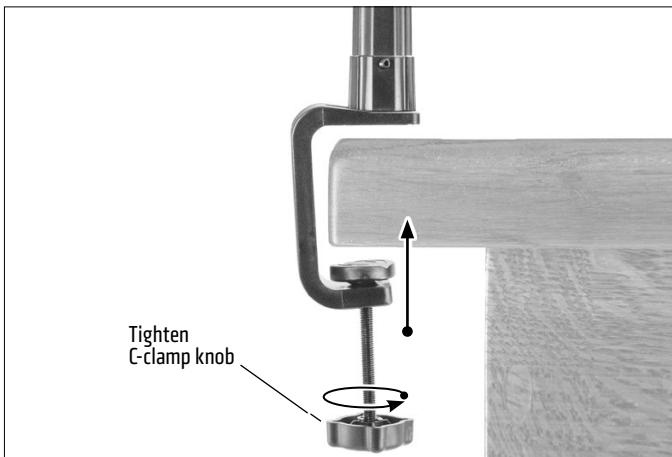

**Package Contents:**

**(1) SPRMCLAMPL29** – Clamp and Extendable 17-29 inch Pole with 25mm (1 inch) Ball

SPRMCLAMPL29 opens to clamp to tables, desks, counters, and other clampable surfaces from approximately .4 inches up to 3.1 inches thick.

**1** Attach mount to surface by tightening C-clamp knob.

**2** Adjust the height of the pole by loosening the adjustment collar. Tighten at desired height.

**3** Attach 25mm (inch) ball compatible shafts or adapters (not included).