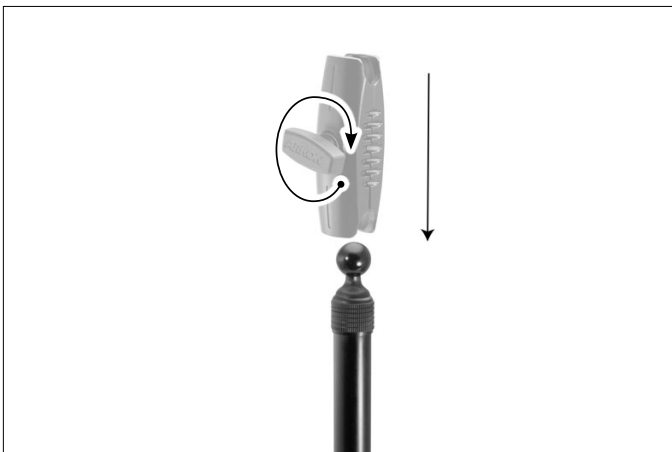

**Package Contents:**

**(1) SPRMCLAMPL29** – Clamp and Extendable 17-29 inch Pole with 25mm (1 inch) Ball

SPRMCLAMPL29 opens to clamp to tables, desks, counters, and other clampable surfaces from approximately .4 inches up to 3.1 inches thick.

**1** Attach mount to surface by tightening C-clamp knob.

**2** Adjust the height of the pole by loosening the adjustment collar. Tighten at desired height.

**3** Attach 25mm (inch) ball compatible shafts or adapters (not included).