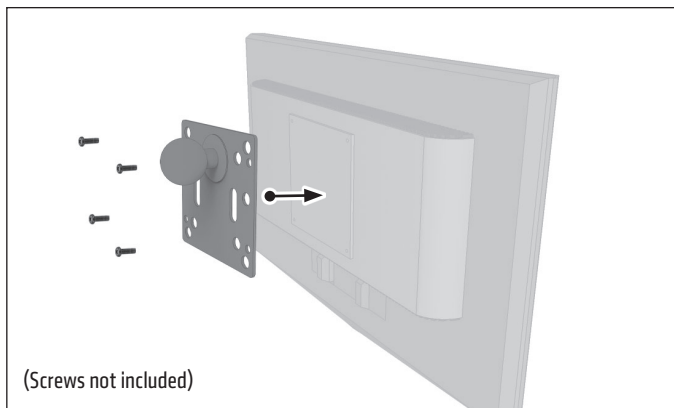

SPVESA38MM

Package Contents:

SPVESA38MM – VESA 75 / VESA 100 to 38mm (1.5 inch) Ball Mount Bracket Adapter

SPVESA38MM measures 3.62" L (92mm) x 3.62" W (92mm)

SPVESA38MM includes both VESA 75 (75mm x 75mm) and VESA 100 (100mm x 100mm) patterns. Recommended for use with small televisions and desktop computer monitors weighing up to 15 pounds (6.8kg).

- 1 Attach adapter to VESA-compatible television, monitor, or other display with screws (not included).

- 2 Attach the 38mm ball end to an Arkon Robust Series or other third-party 38mm compatible shaft or pedestal.