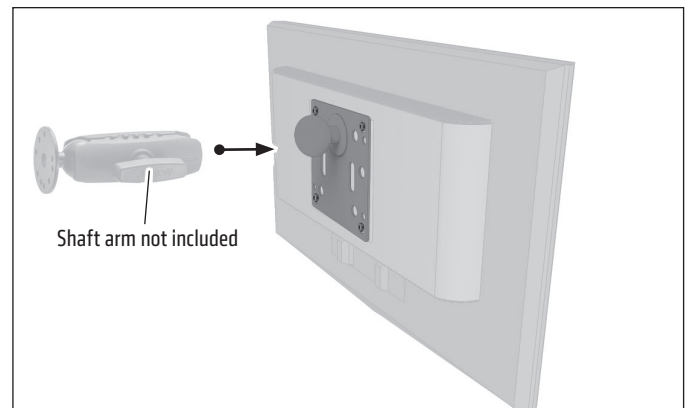

SPVESA38MM

Package Contents:

SPVESA38MM – VESA 75 / VESA 100 to 38mm (1.5 inch) Ball Mount Bracket Adapter

SPVESA38MM measures 3.62" L (92mm) x 3.62" W (92mm)

SPVESA38MM includes both VESA 75 (75mm x 75mm) and VESA 100 (100mm x 100mm) patterns. Recommended for use with small televisions and desktop computer monitors weighing up to 15 pounds (6.8kg).

- 1 Attach adapter to VESA-compatible television, monitor, or other display with screws (not included).

- 2 Attach the 38mm ball end to an Arkon Robust Series or other third-party 38mm compatible shaft or pedestal.