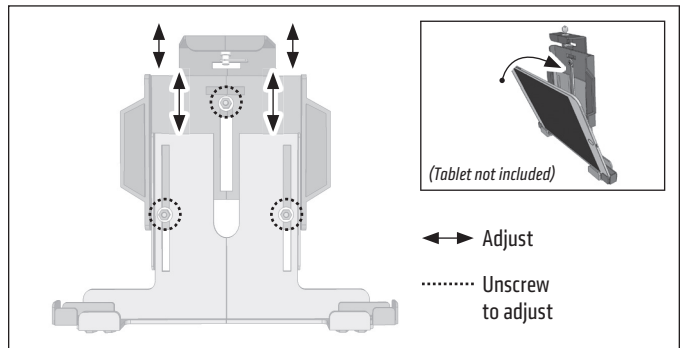

- 1** Using a screwdriver and/or drill, attach the metal AMPS mounting base to a flat surface with 4 screws (not included).

- 2** Connect the tablet holder to the mounting base (screws provided) using the 4-Hole AMPS mounting pattern. Loosen adjustment knob to reposition shaft, retighten to desired position.

Inserting Tablet

- 3** To size the tablet holder to your tablet, begin by unlocking the top of the tablet holder with the key and push up on the locking arm.

- 4** Unscrew the three screws/washers at the back/center of the holder to adjust the tablet holder's height to the tablet (not included). Retighten the screws/washers to secure.