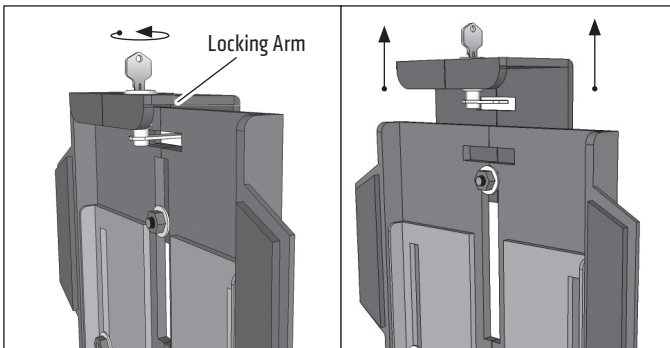

- 1** Using a screwdriver and/or drill, attach the metal AMPS mounting base to a flat surface with 4 screws (not included).

- 2** Connect the tablet holder to the mounting base (screws provided) using the 4-Hole AMPS mounting pattern. Loosen adjustment knob to reposition shaft, retighten to desired position.

Inserting Tablet

- 3** To size the tablet holder to your tablet, begin by unlocking the top of the tablet holder with the key and push up on the locking arm.

- 4** Unscrew the three screws/washers at the back/center of the holder to adjust the tablet holder's height to the tablet (not included). Retighten the screws/washers to secure.