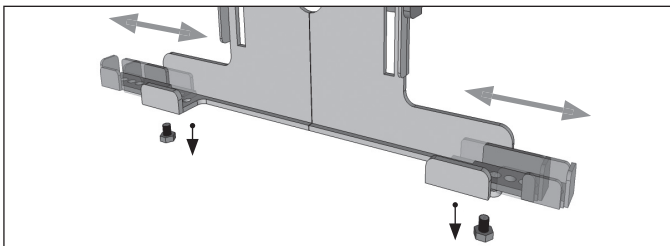

- 1** Using a screwdriver and/or drill, attach the metal AMPS mounting base to a flat surface with 4 screws (not included).

- 2** Connect the tablet holder to the mounting base (screws provided) using the 4-Hole AMPS mounting pattern. Loosen adjustment knob to reposition shaft, retighten to desired position.

Inserting Tablet

- 3** To size the tablet holder to your tablet, begin by unlocking the top of the tablet holder with the key and push up on the locking arm.

- 4** Unscrew the three screws/washers at the back/center of the holder to adjust the tablet holder's height to the tablet (not included). Retighten the screws/washers to secure.

- 5** Unscrew the screws at the bottom sides of the holder to adjust the tablet holder's width to the tablet. Tighten to secure.

- 6** To lock down tablet, close down on the locking arm on the top of the tablet and lock with key (included).