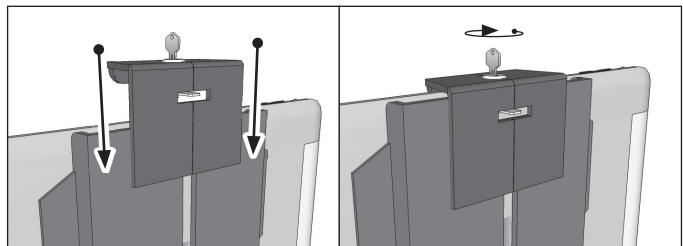

- 1** Using a screwdriver and/or drill, attach the metal AMPS mounting base to a flat surface with 4 screws (not included).

- 2** Connect the tablet holder to the mounting base (screws provided) using the 4-Hole AMPS mounting pattern. Loosen adjustment knob to reposition shaft, retighten to desired position.

Inserting Tablet

- 3** To size the tablet holder to your tablet, begin by unlocking the top of the tablet holder with the key and push up on the locking arm.

- 4** Unscrew the three screws/washers at the back/center of the holder to adjust the tablet holder's height to the tablet (not included). Retighten the screws/washers to secure.

- 5** Unscrew the screws at the bottom sides of the holder to adjust the tablet holder's width to the tablet. Tighten to secure.

- 6** To lock down tablet, close down on the locking arm on the top of the tablet and lock with key (included).