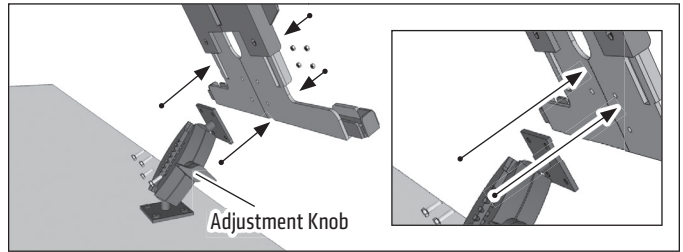

CAMAG1M is ideal for charging Android smartphones, tablets, and other Micro USB compatible devices.

Device Compatibility: Fits 7"-10" screen size tablets

Tools Needed: 7mm and 10mm socket wrenches

Mounting Base & Holder

- 1** Using a screwdriver and/or drill, attach the metal AMPS mounting base to a flat surface with 4 screws (not included).

- 2** Connect the tablet holder to the mounting base (screws provided) using the 4-Hole AMPS mounting pattern. Loosen adjustment knob to reposition shaft, retighten to desired position.