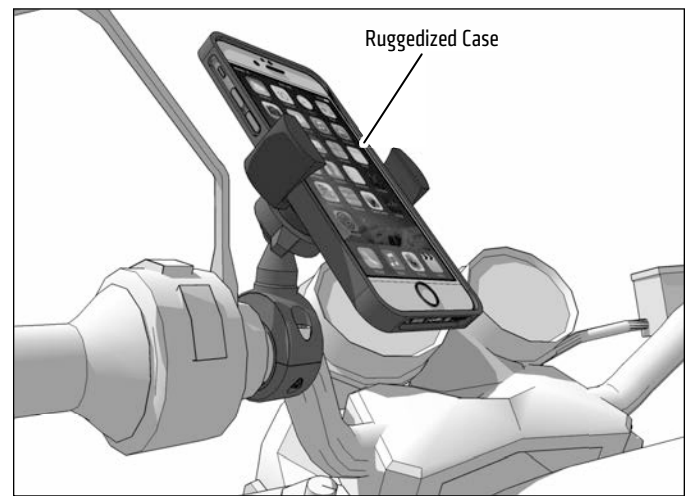

1. 4 RoadVise XL Holders work best with smartphones using a case. For maximum grip, make sure to use a ruggedized case while using this product.