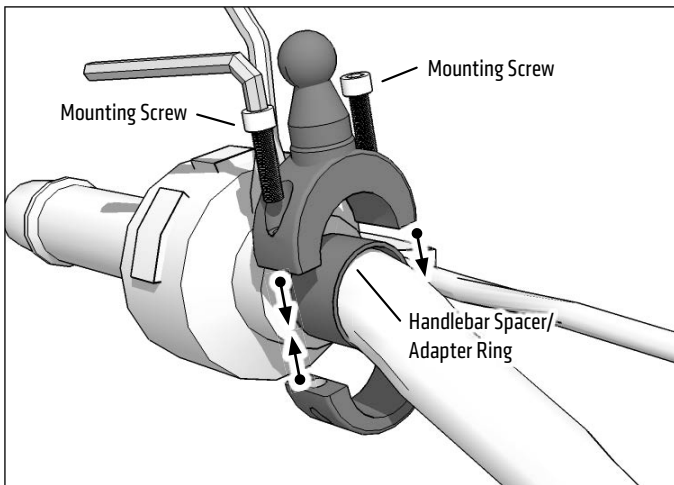

**Package Contents:**

**RVXLWR-B** – RoadVise™ XL Phone and Midsize Tablet Holder with Tightening Ring

**MC2C** – Premium Motorcycle Handlebar Mount – Chrome

**68111-K** – Handlebar Spacer Rings

Three handlebar spacer/adapter rings of different widths are also included with the mount. Choose the appropriate size for optimum mounting to your handlebar.

**IMPORTANT:** Do not overtighten ring. Overtightening ring may damage threads on holder and also make it difficult to adjust holder.

**Compatibility:**

For handlebars and poles .85"-1.2" (21.68mm-30mm) in diameter. Fits smartphones with cases weighing up to 2 pounds and measuring up to 5" wide.

- 1 Place appropriate handlebar spacer/adapter ring around handlebar. Attach mount to handlebar around spacer. Use the included hex key to securely tighten both mounting screws.

- 2 Place adjustment ring over the mount's ball. Snap the XL RoadVise Holder onto the mount and tighten adjustment ring to set position.

- 3 Using two hands, insert the phone into the holder by pushing the device into one of the spring-loaded legs. Expand the other leg and fully insert device until it lays flat against the gray rubber pad.