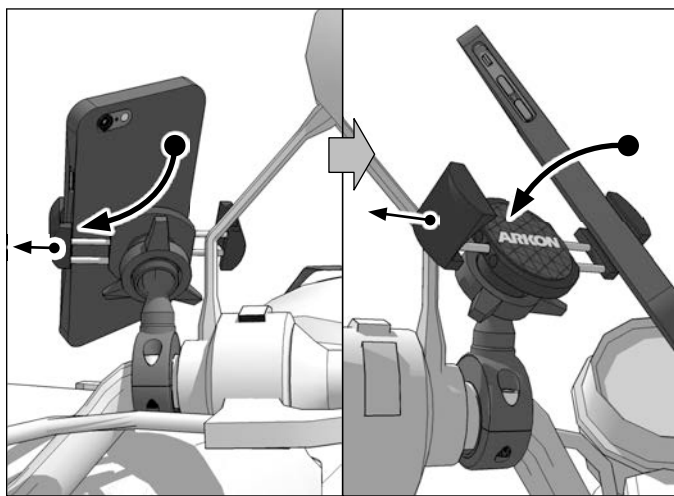

**Package Contents:**

**RVXLWR-B** – RoadVise™ XL Phone and Midsize Tablet Holder with Tightening Ring

**MC2C** – Premium Motorcycle Handlebar Mount – Chrome

**68111-K** – Handlebar Spacer Rings

Three handlebar spacer/adapter rings of different widths are also included with the mount. Choose the appropriate size for optimum mounting to your handlebar.

**IMPORTANT:** Do not overtighten ring. Overtightening ring may damage threads on holder and also make it difficult to adjust holder.

**Compatibility:**

For handlebars and poles .85"-1.2" (21.68mm-30mm) in diameter. Fits smartphones with cases weighing up to 2 pounds and measuring up to 5" wide.

- 1 Place appropriate handlebar spacer/adapter ring around handlebar. Attach mount to handlebar around spacer. Use the included hex key to securely tighten both mounting screws.

- 2 Place adjustment ring over the mount's ball. Snap the XL RoadVise Holder onto the mount and tighten adjustment ring to set position.

- 3 Using two hands, insert the phone into the holder by pushing the device into one of the spring-loaded legs. Expand the other leg and fully insert device until it lays flat against the gray rubber pad.