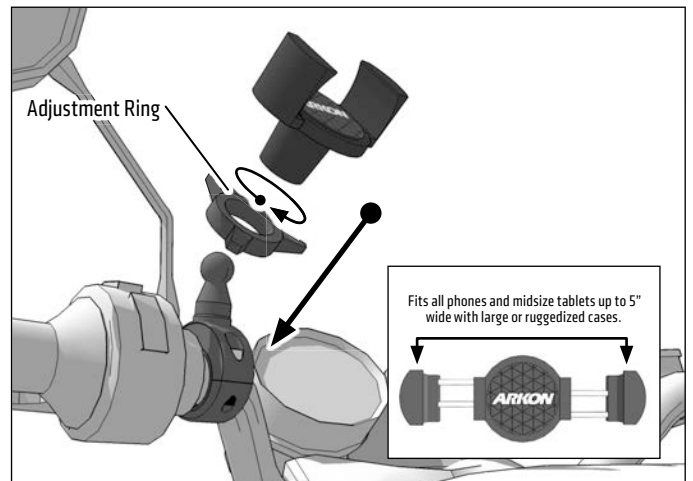

**Package Contents:**

**RVXLWR-B** – RoadVise™ XL Phone and Midsize Tablet Holder with Tightening Ring

**MC2C** – Premium Motorcycle Handlebar Mount – Chrome

**68111-K** – Handlebar Spacer Rings

Three handlebar spacer/adapter rings of different widths are also included with the mount. Choose the appropriate size for optimum mounting to your handlebar.

**IMPORTANT:** Do not overtighten ring. Overtightening ring may damage threads on holder and also make it difficult to adjust holder.

**Compatibility:**

For handlebars and poles .85"-1.2" (21.68mm-30mm) in diameter. Fits smartphones with cases weighing up to 2 pounds and measuring up to 5" wide.

- 1 Place appropriate handlebar spacer/adapter ring around handlebar. Attach mount to handlebar around spacer. Use the included hex key to securely tighten both mounting screws.

- 2 Place adjustment ring over the mount's ball. Snap the XL RoadVise Holder onto the mount and tighten adjustment ring to set position.

- 3 Using two hands, insert the phone into the holder by pushing the device into one of the spring-loaded legs. Expand the other leg and fully insert device until it lays flat against the gray rubber pad.