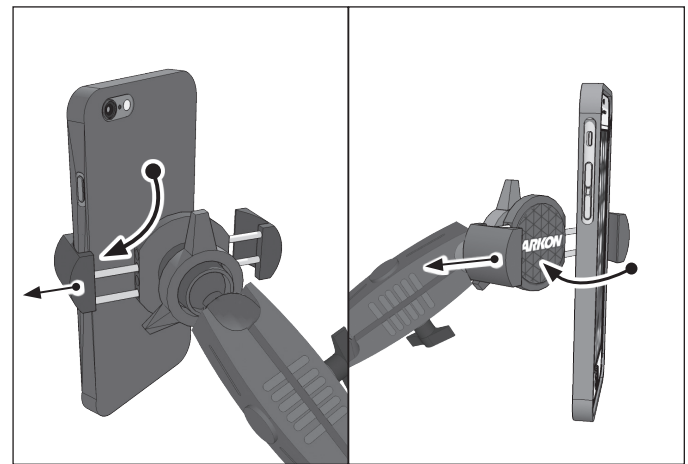

**Option 1: Passenger Seat Bolt Mounting**

(A) Use a socket wrench to loosen the passenger seat track bolt. (B) Insert the seat track bolt bracket. (C) Retighten the seat track bolt.

**Option 2: Floor Mounting**

(D) Screw the floor bracket to the mount. (Depending on your vehicle, you may need to change the orientation of the bracket.) (E) Attach the floor / console bracket with screws.

**Combining the Mount and RoadVise Holder**

- 1 Attach the Robust shaft arm to the seat rail mount, attach the adapter to the shaft and tighten adjustment ring. Pass adapter through tightening ring and snap RoadVise XL holder to adapter. Tighten ring.

- 2 Using two hands, insert the phone into the holder by pushing the device into one of the spring-loaded legs. Expand the other leg and fully insert device until it lays flat against the gray rubber pad.