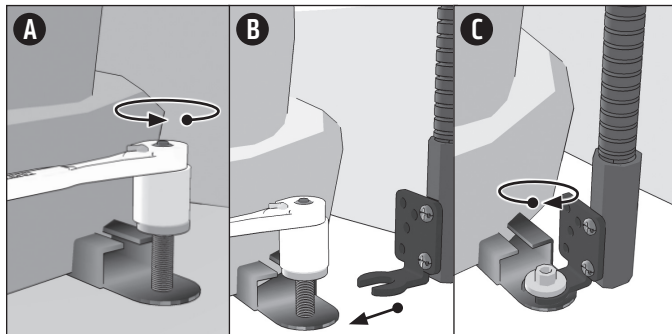

Package Contents:

- (1) **RM08825AL** – 18" 25mm Seat Rail or Floor Mount
- (1) **RVXLWR** – RoadVise™ XL Universal Phone Holder
- (1) **SP-RM250** – Robust Mount Shaft Arm
- (1) **SP25MM17** – 25mm Ball to 17mm Ball Adapter

IMPORTANT: Do not overtighten ring. Overtightening ring may damage threads on holder and also make it difficult to adjust holder.

Compatibility: Fits devices up to 5" wide including phones and midsize tablets.

Warning: Drilling into the dash, floor, or console may damage the vehicle. Use caution and consult a mobile install professional to avoid drilling into the gas tank, electrical system, or other highly sensitive vehicle components.

Option 1: Passenger Seat Bolt Mounting

(A) Use a socket wrench to loosen the passenger seat track bolt. (B) Insert the seat track bolt bracket. (C) Retighten the seat track bolt.

Option 2: Floor Mounting

(D) Screw the floor bracket to the mount. (Depending on your vehicle, you may need to change the orientation of the bracket.) (E) Attach the floor / console bracket with screws.

Combining the Mount and RoadVise Holder

1. 1 Attach the Robust shaft arm to the seat rail mount, attach the adapter to the shaft and tighten adjustment ring. Pass adapter through tightening ring and snap RoadVise XL holder to adapter. Tighten ring.

1. 2 Using two hands, insert the phone into the holder by pushing the device into one of the spring-loaded legs. Expand the other leg and fully insert device until it lays flat against the gray rubber pad.

! Safety Precautions
Do not install Arkon products over an air bag cover or within the air bag deployment zone. Arkon Resources, Inc. assumes no responsibility of liability for injury or death as a result of car crashes and / or air bag deployment.