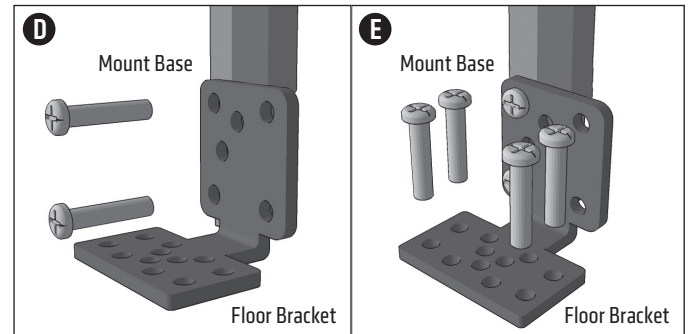

**IMPORTANT:** Do not overtighten ring. Overtightening ring may damage threads on holder and also make it difficult to adjust holder.

**Compatibility:** Fits devices up to 5" wide including phones and midsize tablets.

**Warning:** Drilling into the dash, floor, or console may damage the vehicle. Use caution and consult a mobile install professional to avoid drilling into the gas tank, electrical system, or other highly sensitive vehicle components.

(D) Screw the floor bracket to the mount. (Depending on your vehicle, you may need to change the orientation of the bracket.) (E) Attach the floor / console bracket with screws.

**Combining the Mount and RoadVise Holder**

- 1 Attach the Robust shaft arm to the seat rail mount, attach the adapter to the shaft and tighten adjustment ring. Pass adapter through tightening ring and snap RoadVise XL holder to adapter. Tighten ring.