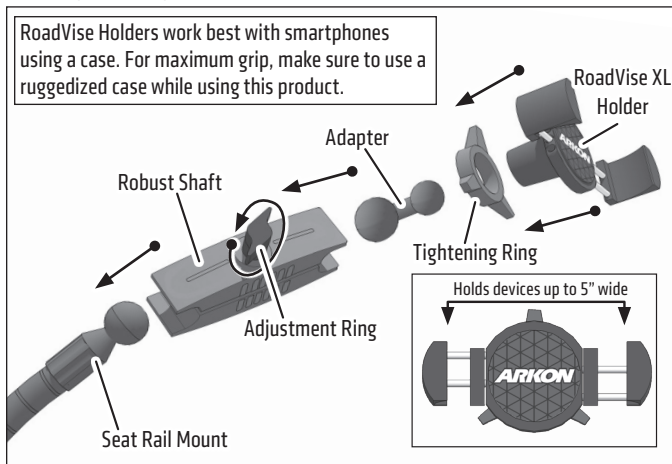

**Warning:** Drilling into the dash, floor, or console may damage the vehicle. Use caution and consult a mobile install professional to avoid drilling into the gas tank, electrical system, or other highly sensitive vehicle components.

**Option 1: Passenger Seat Bolt Mounting**

(A) Use a socket wrench to loosen the passenger seat track bolt. (B) Insert the seat track bolt bracket. (C) Retighten the seat track bolt.

**Option 2: Floor Mounting**

(D) Screw the floor bracket to the mount. (Depending on your vehicle, you may need to change the orientation of the bracket.) (E) Attach the floor / console bracket with screws.

**Combining the Mount and RoadVise Holder**

- 1 Attach the Robust shaft arm to the seat rail mount, attach the adapter to the shaft and tighten adjustment ring. Pass adapter through tightening ring and snap RoadVise XL holder to adapter. Tighten ring.